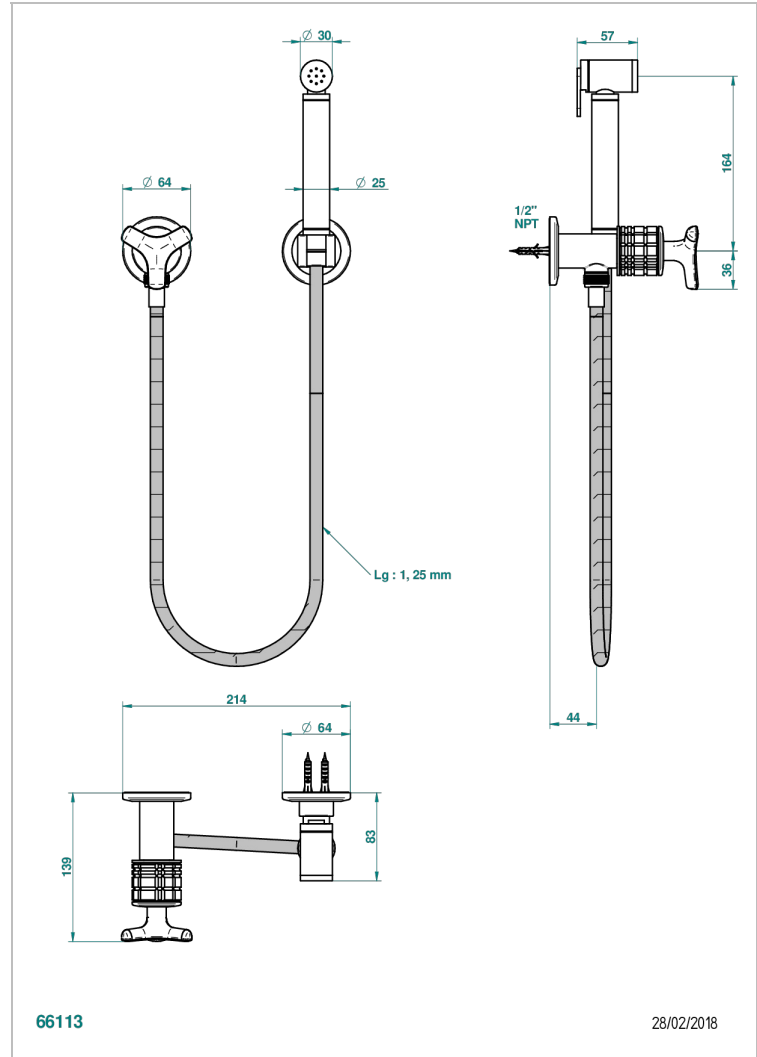

# SYSTEM HOWLITE

G9G-5840/8US

Handheld spray bidet with hose, elbow and hook

## CHARACTERISTIC

- System Howlite
- Handheld spray bidet with hose, elbow and hook

## AVAILABLE FINITIONS

- Chrome polished - A02
- Gold polished - F01
- Nickel polished - B01

66113

28/02/2018