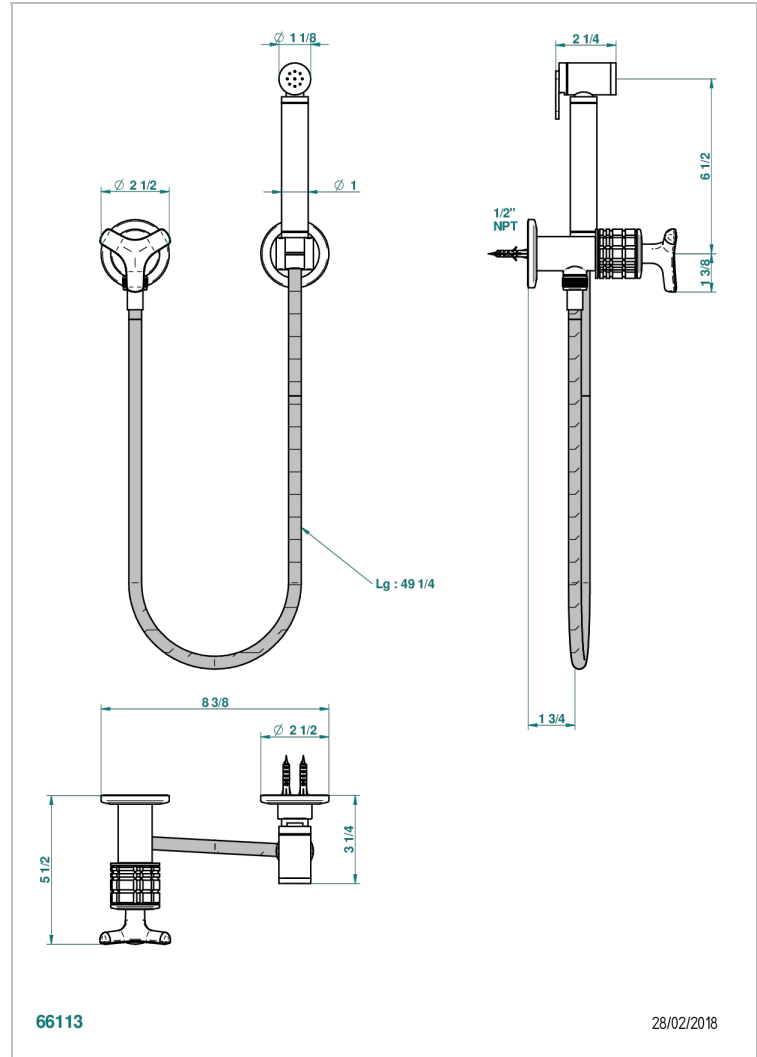

SYSTEM HOWLITE

G9G-5840/8US

Handheld spray bidet with hose, elbow and hook

CHARACTERISTIC

- System Howlite
- Handheld spray bidet with hose, elbow and hook

AVAILABLE FINITIONS

- Chrome polished - A02
- Gold polished - F01
- Nickel polished - B01