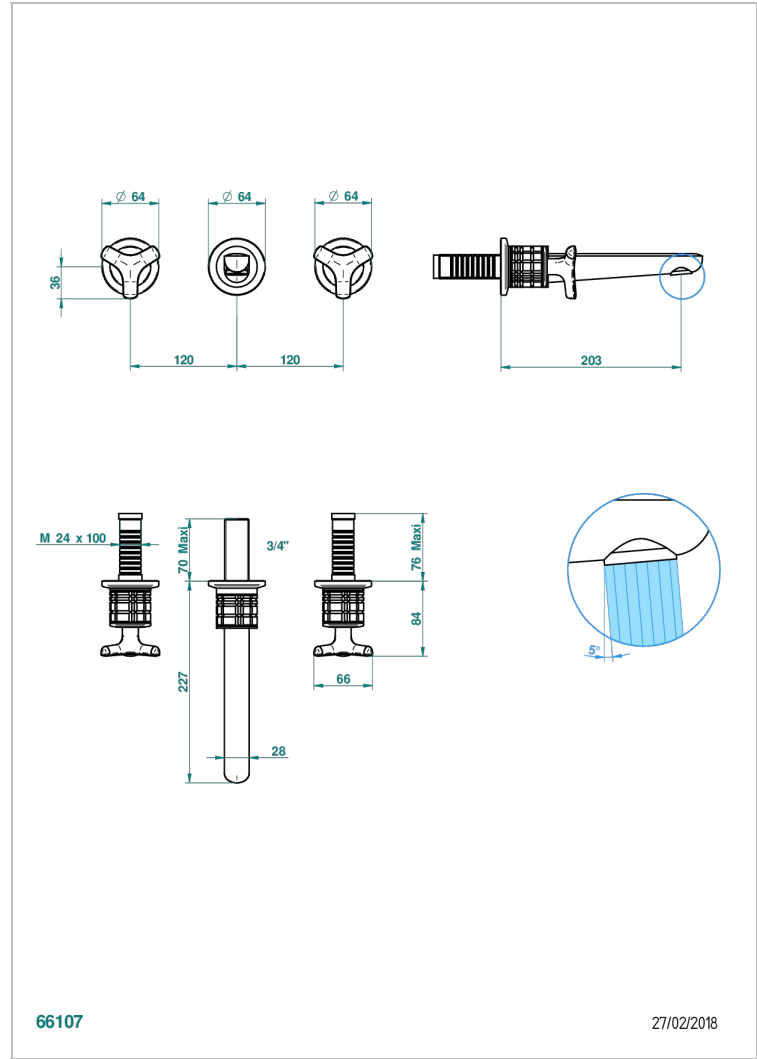

SYSTEM HOWLITE

G9G-40GBUS

Trim for wall mounted 3-hole lavatory set only

THG[®]
PARIS

CHARACTERISTIC

- System Howlite
- Trim for wall mounted 3-hole lavatory set only

RELATED SKU'S

- Ref. G00-40AM/US Rough parts for wall set (one counter clockwise and one clockwise cartridges)