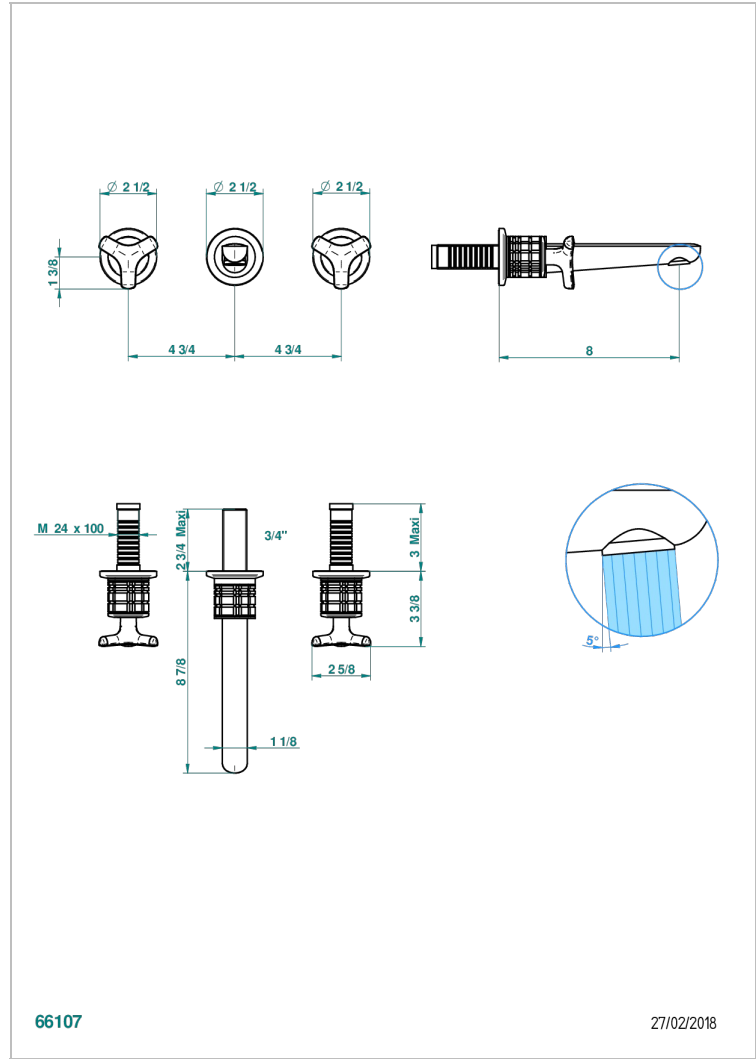

SYSTEM HOWLITE

G9G-40GBUS

Trim for wall mounted 3-hole lavatory set only

66107

27/02/2018

CHARACTERISTIC

- System Howlite
- Trim for wall mounted 3-hole lavatory set only

RELATED SKU'S

- Ref. G00-40AM/US Rough parts for wall set (one counter clockwise and one clockwise cartridges)

AVAILABLE FINITIONS

Black ceram - D30
Blush PVD - H62
Brass color PVD - H49
Brown bronze color PVD - F33
Chrome polished - A02
Copper antique matt, coated - H07