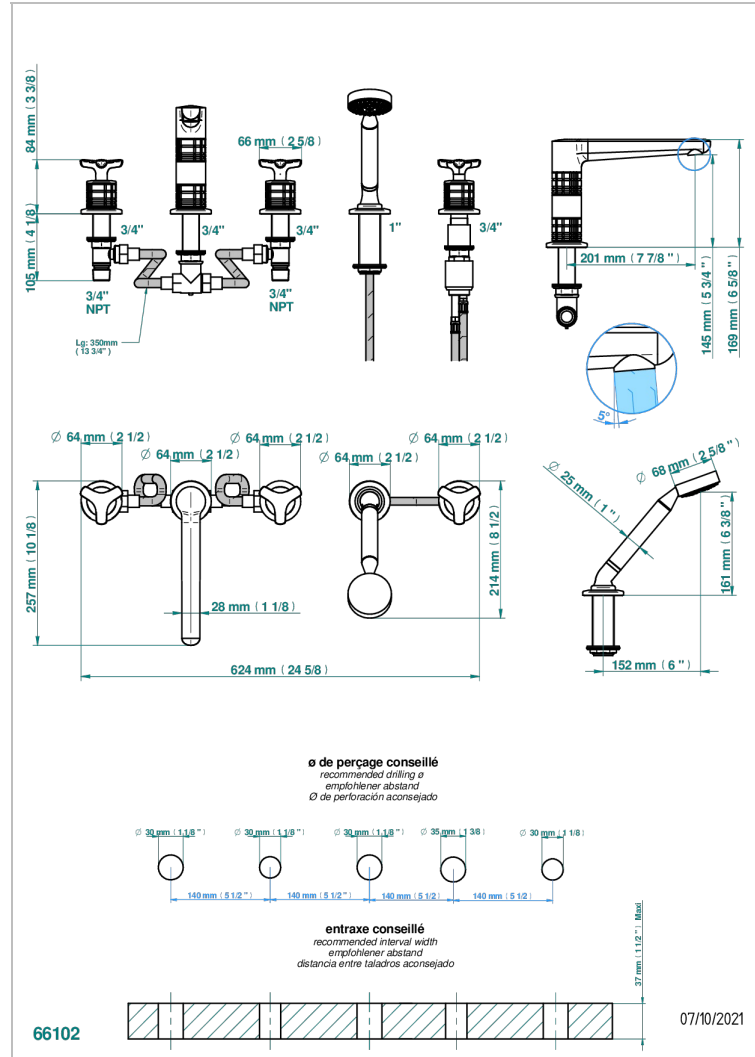

Roman tub set with high spout, 2 x 3/4" valves and rim mounted ceramic mixer with progressive cartridge and handshower

## CHARACTERISTIC

- System Crystal
- Roman tub set with high spout, 2 x 3/4" valves and rim mounted ceramic mixer with progressive cartridge and handshower