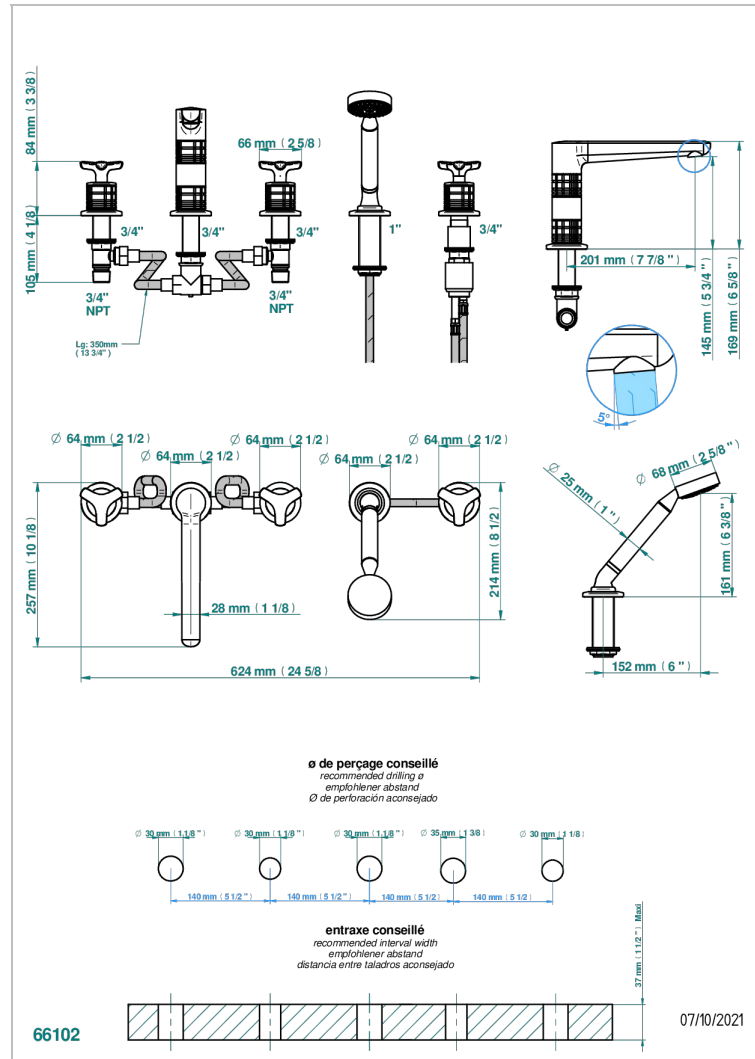

SYSTEM CRYSTAL

G9J-1132H

THG[®]
PARIS

Bath/shower set with high spout, 2 x 3/4" valves, rim mounted ceramic mixer tap with progressive cartridge & rim mounted handshower set

CHARACTERISTIC

- System Crystal
- Bath/shower set with high spout, 2 x 3/4" valves, rim mounted ceramic mixer tap with progressive cartridge & rim mounted handshower set

AVAILABLE FINITIONS

Antique nickel - H28
Black ceram - D30
Blush PVD - H62
Brass color PVD - H49
Brown bronze color PVD - F33
Gold color PVD - H52

Graphite PVD - H64
Lacquered light bronze - D01
Matt Umber PVD - H67
Matt blush PVD - H60
Matt brass color PVD - H50
Matt brown bronze color PVD - F34