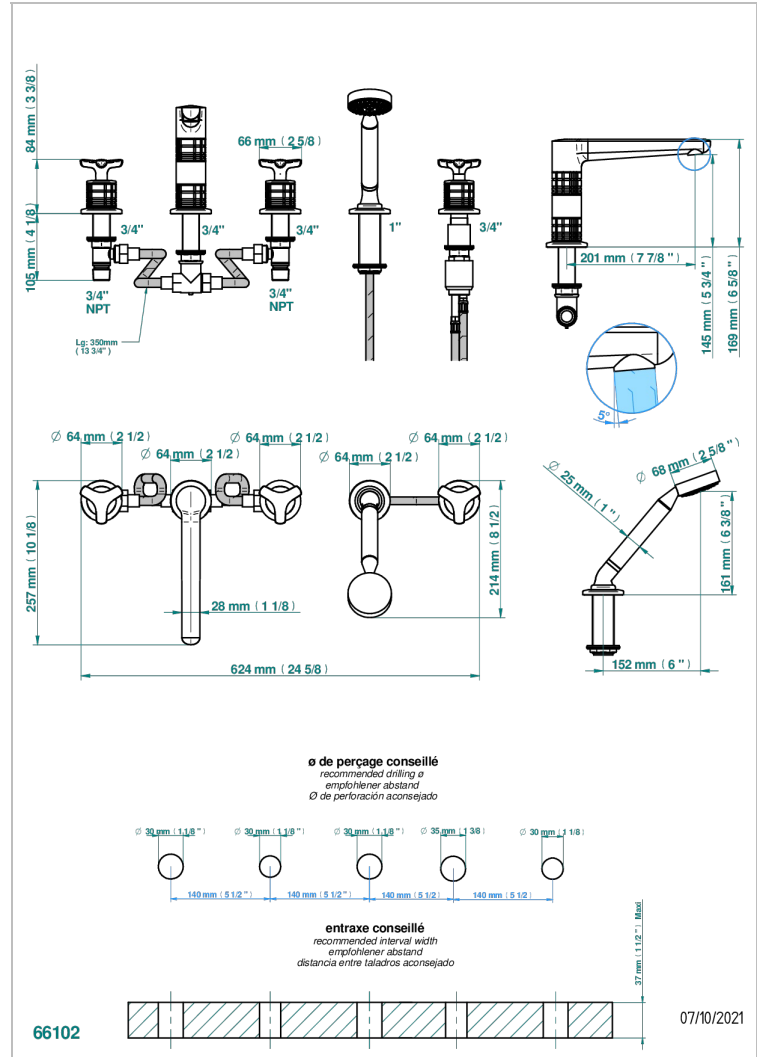

SYSTEM CRYSTAL

G9J-1132H

THG[®]
PARIS

Bath/shower set with high spout, 2 x 3/4" valves, rim mounted ceramic mixer tap with progressive cartridge & rim mounted handshower set

特色

- System Crystal
- Bath/shower set with high spout, 2 x 3/4" valves, rim mounted ceramic mixer tap with progressive cartridge & rim mounted handshower set

可选饰面

Black ceram - D30
Blush PVD - H62
Graphite PVD - H64
Matt Umber PVD - H67
Matt blush PVD - H60
Matt graphite PVD - H65

PVD哑光棕铜 - F34
PVD哑光金 - H53
PVD哑光铜 - H50
PVD哑光镍 - H56
PVD抛光铜 - H49
PVD棕铜 - F33

PVD金色 - H52
PVD镍 - H55
Umber PVD - H66
哑光复古铜 - H07
哑光浅金 - F31
哑光金 - F07

哑光铬 - C02
哑光镍 - C01
复古镍 - H28
抛光金 (24K金) - F01
抛光铬 - A02
抛光镍 - B01

浅金 - F30
漆面铜 - D01