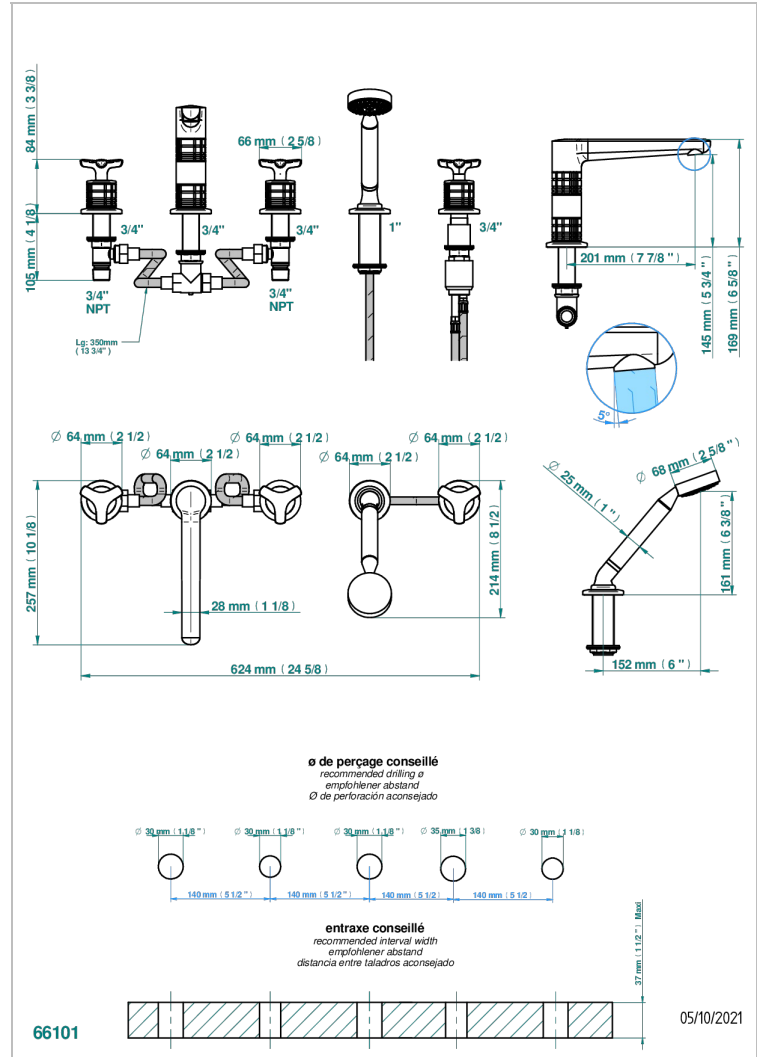

SYSTEM HOWLITE

G9G-1132H

THG[®]
PARIS

Bath/shower set with high spout, 2 x 3/4" valves, rim mounted ceramic mixer tap with progressive cartridge & rim mounted handshower set

CHARACTERISTIC

- System Howlite
- Bath/shower set with high spout, 2 x 3/4" valves, rim mounted ceramic mixer tap with progressive cartridge & rim mounted handshower set

AVAILABLE FINITIONS

Antique nickel - H28
Black ceram - D30
Blush PVD - H62
Brass color PVD - H49
Brown bronze color PVD - F33
Gold color PVD - H52

Graphite PVD - H64
Lacquered light bronze - D01
Matt Umber PVD - H67
Matt blush PVD - H60
Matt brass color PVD - H50
Matt brown bronze color PVD - F34

Umber PVD - H66
Varnished matt antique red copper (color finish) - H07