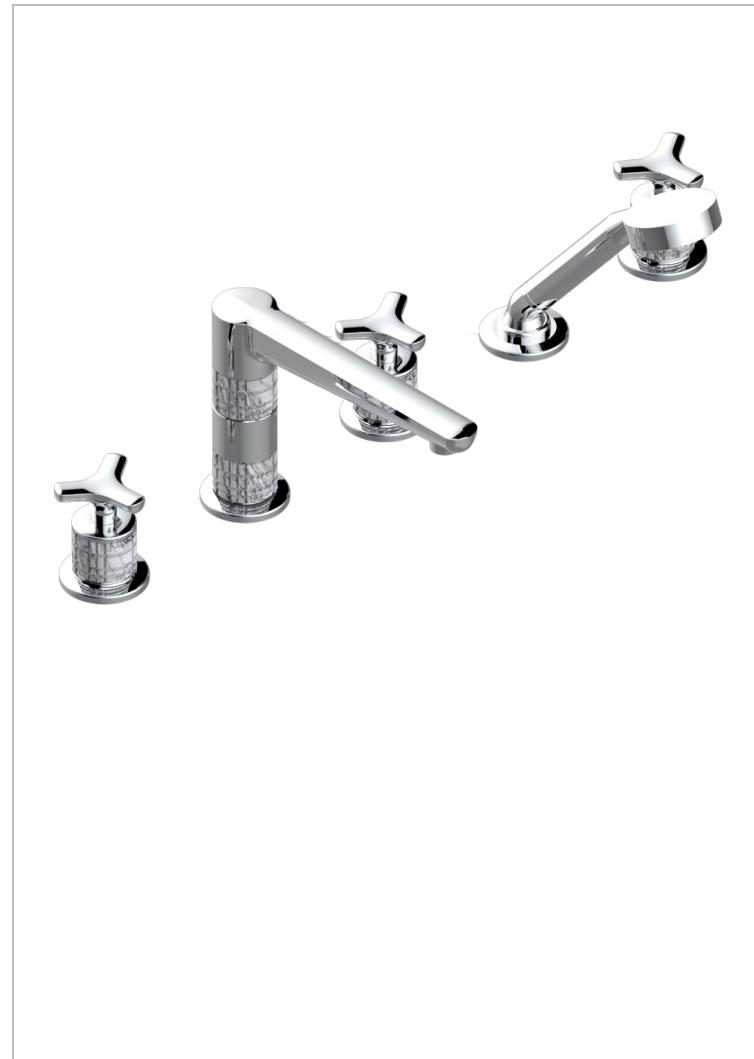

SYSTEM HOWLITE

G9G-1132H

THG[®]
PARIS

Bath/shower set with high spout, 2 x 3/4" valves, rim mounted ceramic mixer tap with progressive cartridge & rim mounted handshower set

CHARACTERISTIC

- System Howlite
- Bath/shower set with high spout, 2 x 3/4" valves, rim mounted ceramic mixer tap with progressive cartridge & rim mounted handshower set

AVAILABLE FINITIONS

Antique nickel - H28
Black ceram - D30
Blush PVD - H62
Brass color PVD - H49
Brown bronze color PVD - F33
Gold color PVD - H52

Graphite PVD - H64
Lacquered light bronze - D01
Matt Umber PVD - H67
Matt blush PVD - H60
Matt brass color PVD - H50
Matt brown bronze color PVD - F34

Umber PVD - H66
Varnished matt antique red copper (color finish) - H07