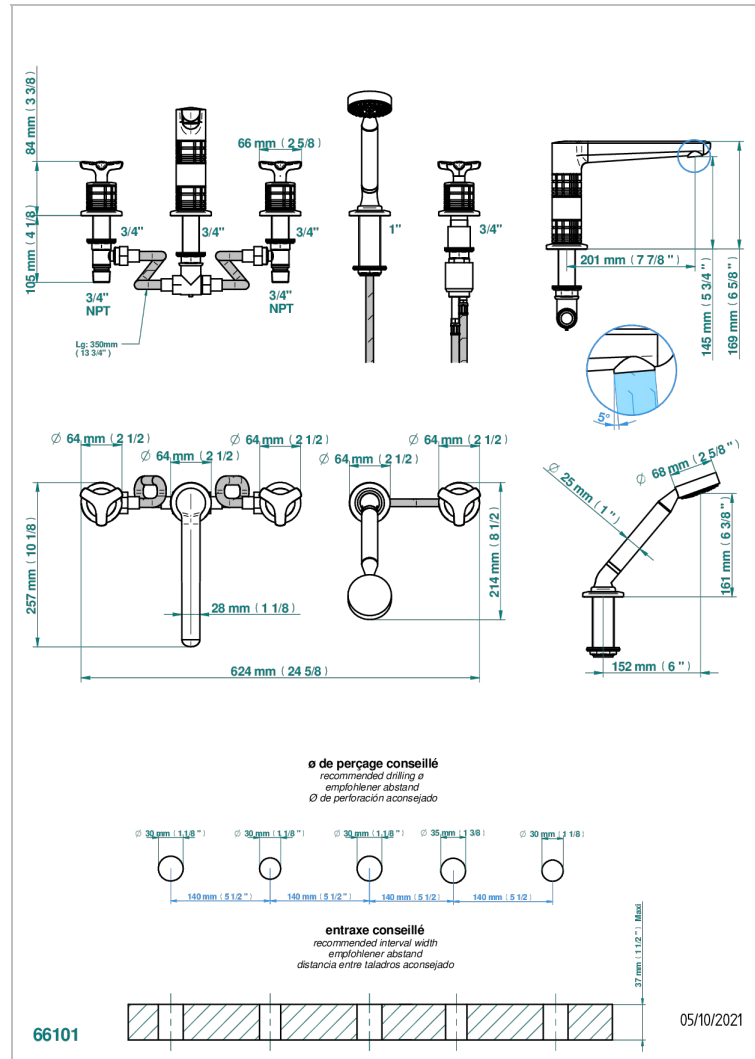

SYSTEM HOWLITE

G9G-1132H

THG[®]
PARIS

Bath/shower set with high spout, 2 x 3/4" valves, rim mounted ceramic mixer tap with progressive cartridge & rim mounted handshower set

CHARACTERISTIC

- System Howlite
- Bath/shower set with high spout, 2 x 3/4" valves, rim mounted ceramic mixer tap with progressive cartridge & rim mounted handshower set

AVAILABLE FINITIONS

Antique nickel - H28
Black ceram - D30
Blush PVD - H62
Brass color PVD - H49
Brown bronze color PVD - F33
Gold color PVD - H52

Graphite PVD - H64
Lacquered light bronze - D01
Matt Umber PVD - H67
Matt blush PVD - H60
Matt brass color PVD - H50
Matt brown bronze color PVD - F34