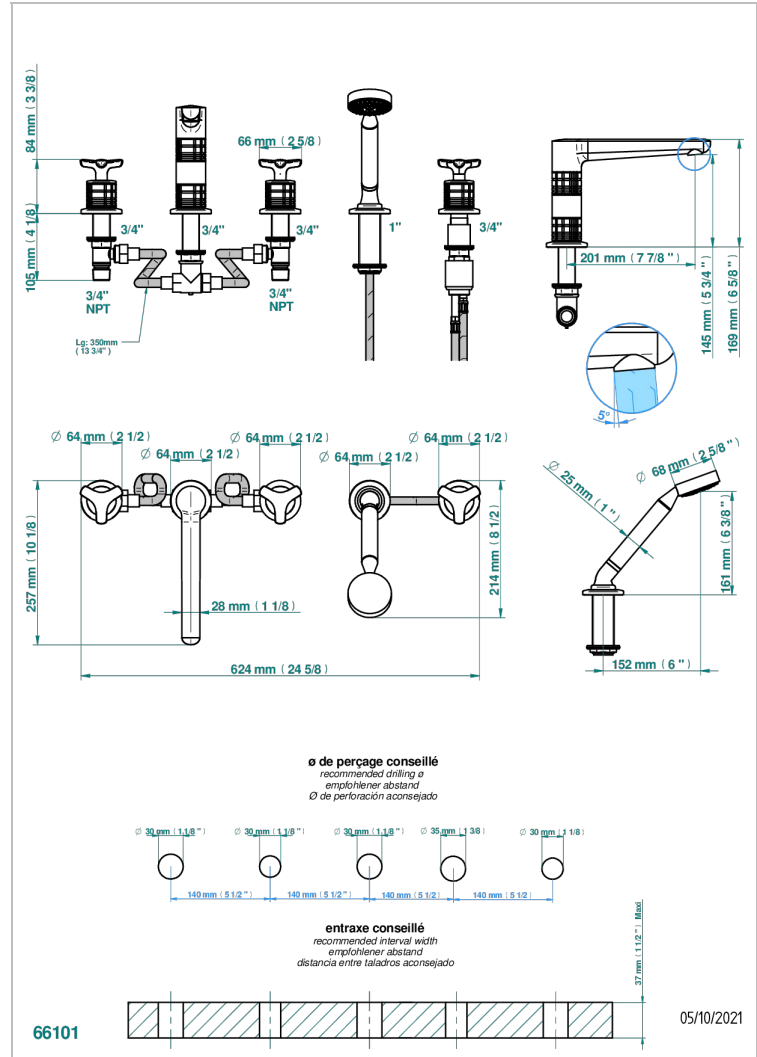

# SYSTEM HOWLITE

G9G-1132H

THG<sup>®</sup>  
PARIS

Bath/shower set with high spout, 2 x 3/4" valves, rim mounted ceramic mixer tap with progressive cartridge & rim mounted handshower set

## 特色

- System Howlite
- Bath/shower set with high spout, 2 x 3/4" valves, rim mounted ceramic mixer tap with progressive cartridge & rim mounted handshower set

## 可选饰面

Black ceram - D30  
Blush PVD - H62  
Graphite PVD - H64  
Matt Umber PVD - H67  
Matt blush PVD - H60  
Matt graphite PVD - H65

PVD哑光棕铜 - F34  
PVD哑光金 - H53  
PVD哑光铜 - H50  
PVD哑光镍 - H56  
PVD抛光铜 - H49  
PVD棕铜 - F33

PVD金色 - H52  
PVD镍 - H55  
Umber PVD - H66  
哑光复古铜 - H07  
哑光浅金 - F31  
哑光金 - F07

哑光铬 - C02  
哑光镍 - C01  
复古镍 - H28  
抛光金 (24K金) - F01  
抛光铬 - A02  
抛光镍 - B01

浅金 - F30  
漆面铜 - D01