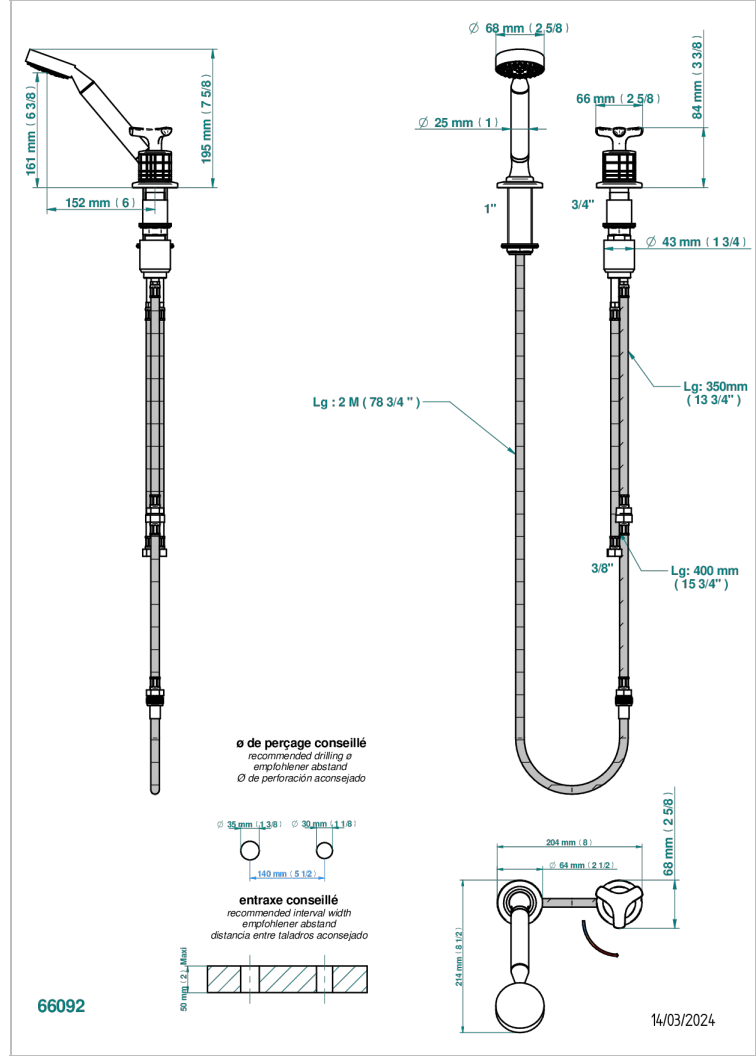

SYSTEM CRYSTAL

G9J-6532/60A

Deck mounted mixer with handshower, progressive cartridge

THG[®]
PARIS

CHARACTERISTIC

- ACS : 22ACCLY009

STANDARDS

AVAILABLE FINITIONS

- Black ceram - D30
- Blush PVD - H62
- Brass color PVD - H49
- Brown bronze color PVD - F33
- Chrome polished - A02
- Copper antique matt, coated - H07

- Gold color PVD - H52
- Gold mat - F07
- Gold polished - F01
- Graphite PVD - H64
- Light coated bronze - D01
- Matt Umber PVD - H67

- Matt blush PVD - H60
- Matt brass color PVD - H50
- Matt brown bronze color PVD - F34
- Matt chrome (American satin) - C02
- Matt gold color PVD - H53
- Matt graphite PVD - H65

- Matt nickel (American satin) - C01
- Matt nickel color PVD - H56
- Nickel antique / Sovereign - H28
- Nickel color PVD - H55
- Nickel polished - B01
- Soft gold - F30

- Soft matt gold - F31
- Umber PVD - H66