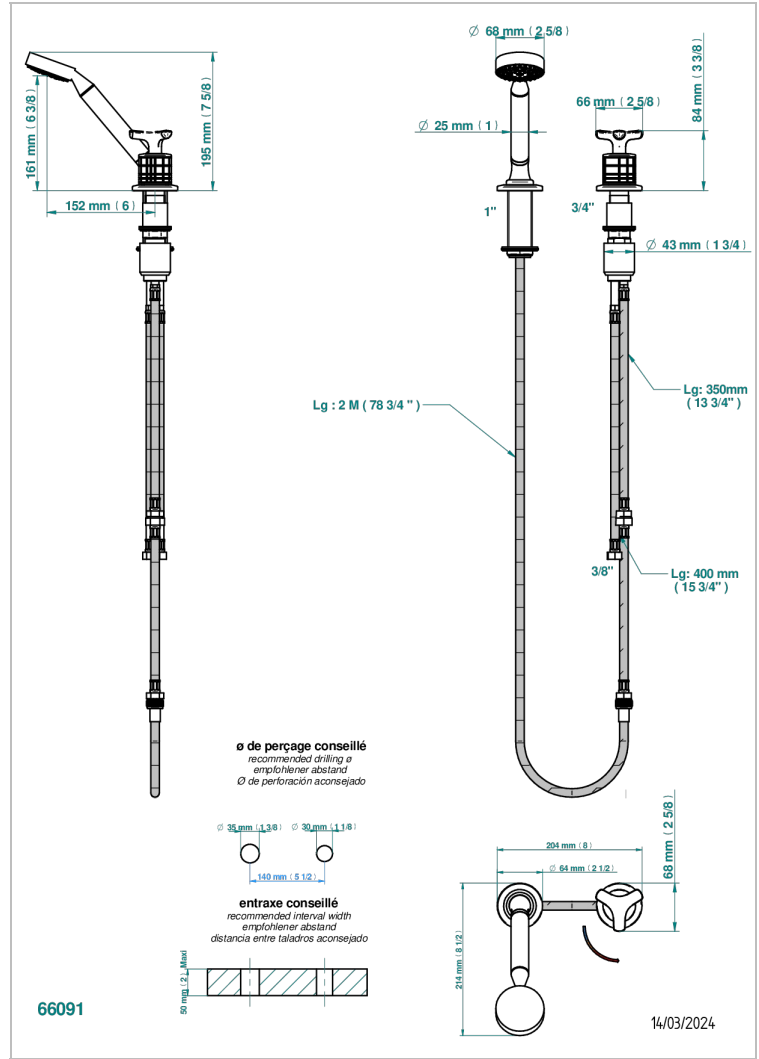

SYSTEM HOWLITE

G9G-6532/60A

Deck mounted mixer with handshower, progressive cartridge

THG[®]
PARIS

CHARACTERISTIC

- ACS : 22ACCLY009

STANDARDS

AVAILABLE FINITIONS

- Black ceram - D30
- Blush PVD - H62
- Brass color PVD - H49
- Brown bronze color PVD - F33
- Chrome polished - A02
- Copper antique matt, coated - H07

- Gold color PVD - H52
- Gold mat - F07
- Gold polished - F01
- Graphite PVD - H64
- Light coated bronze - D01
- Matt Umber PVD - H67

- Matt blush PVD - H60
- Matt brass color PVD - H50
- Matt brown bronze color PVD - F34
- Matt chrome (American satin) - C02
- Matt gold color PVD - H53
- Matt graphite PVD - H65

- Matt nickel (American satin) - C01
- Matt nickel color PVD - H56
- Nickel antique / Sovereign - H28
- Nickel color PVD - H55
- Nickel polished - B01
- Soft gold - F30