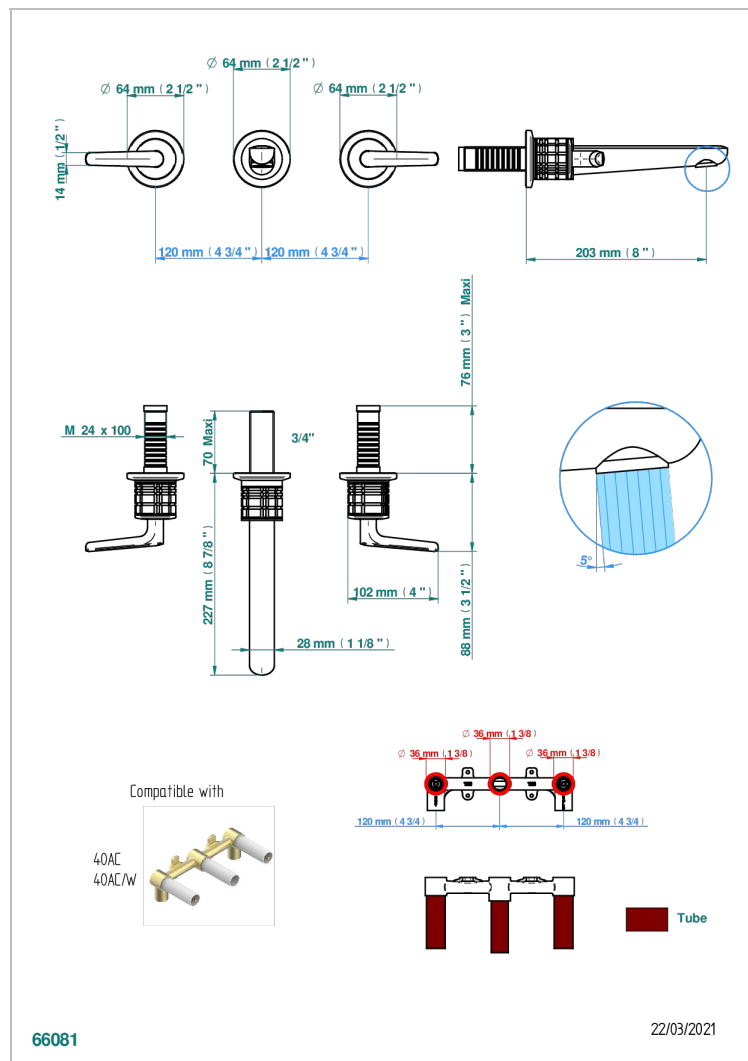

SYSTEM CRYSTAL WITH LEVER

G9K-40GB

Trim only for wall mounted 3-hole basin mixer

CHARACTERISTIC

- System Crystal with lever
- Trim only for wall mounted 3-hole basin mixer

RELATED SKU'S

- Ref. G00-40AC Rough parts for wall mounted 3 hole mixer, cross handle version
- Ref. G00-40AM Rough parts for wall mounted 3 hole mixer, lever handle version

AVAILABLE FINITIONS

Antique nickel - H28
Black ceram - D30
Blush PVD - H62
Brass color PVD - H49
Brown bronze color PVD - F33
Gold color PVD - H52

Graphite PVD - H64
Lacquered light bronze - D01
Matt Umber PVD - H67
Matt blush PVD - H60
Matt brass color PVD - H50
Matt brown bronze color PVD - F34

Umber PVD - H66
Varnished matt antique red copper (color finish) - H07

66081

22/03/2021