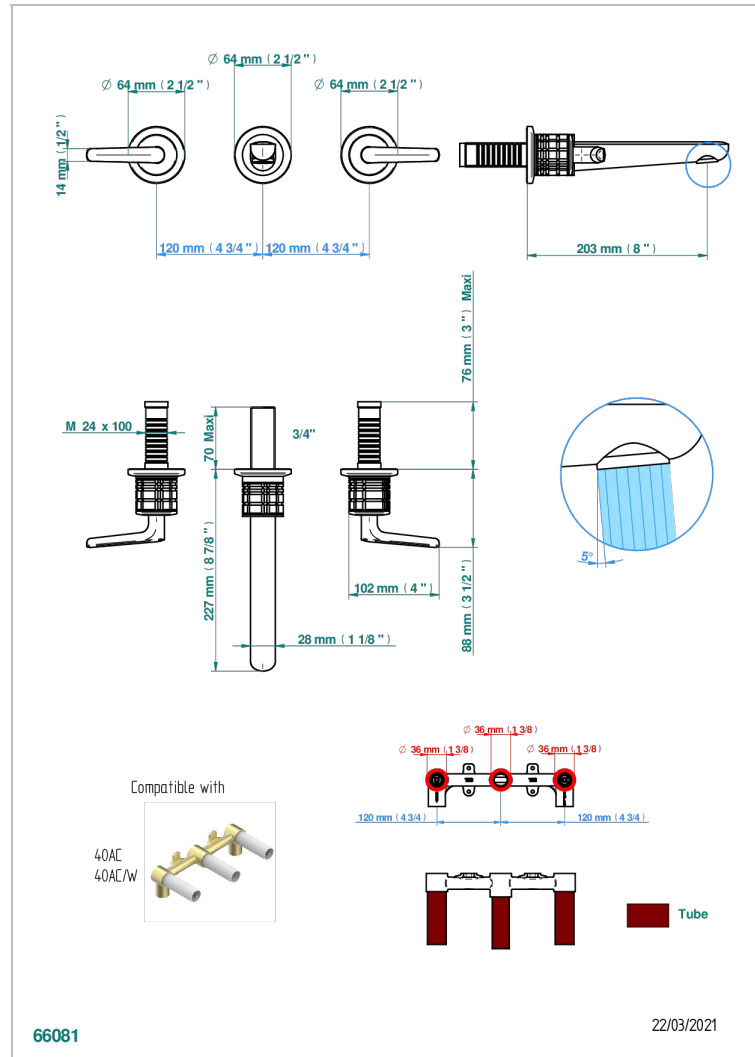

# SYSTEM CRYSTAL WITH LEVER

G9K-40GB

Trim only for wall mounted 3-hole basin mixer

66081

22/03/2021

## CHARACTERISTIC

- System Crystal with lever
- Trim only for wall mounted 3-hole basin mixer

## RELATED SKU'S

- Ref. G00-40AC Rough parts for wall mounted 3 hole mixer, cross handle version
- Ref. G00-40AM Rough parts for wall mounted 3 hole mixer, lever handle version