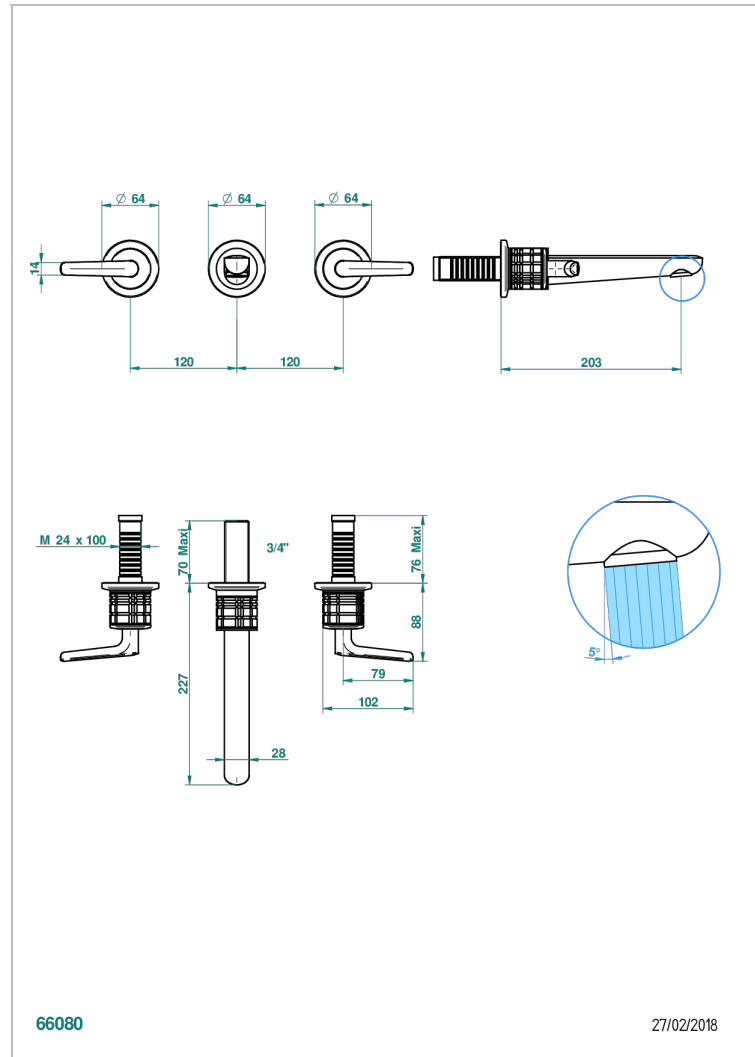

SYSTEM HOWLITE WITH LEVER

G9H-40GB

Trim only for wall mounted 3-hole basin mixer

66080

27/02/2018

CHARACTERISTIC

- System Howlite with lever
- Trim only for wall mounted 3-hole basin mixer

RELATED SKU'S

- Ref. G00-40AC Rough parts for wall mounted 3 hole mixer, cross handle version
- Ref. G00-40AM Rough parts for wall mounted 3 hole mixer, lever handle version

AVAILABLE FINITIONS

Antique nickel - H28
Black ceram - D30
Blush PVD - H62
Brass color PVD - H49
Brown bronze color PVD - F33
Gold color PVD - H52

Nickel color PVD - H55
Polished chrome (color finish) - A02
Polished gold (color finish) - F01
Polished nickel - B01
Soft gold - F30
Soft matt gold - F31

Umber PVD - H66
Varnished matt antique red copper (color finish) - H07