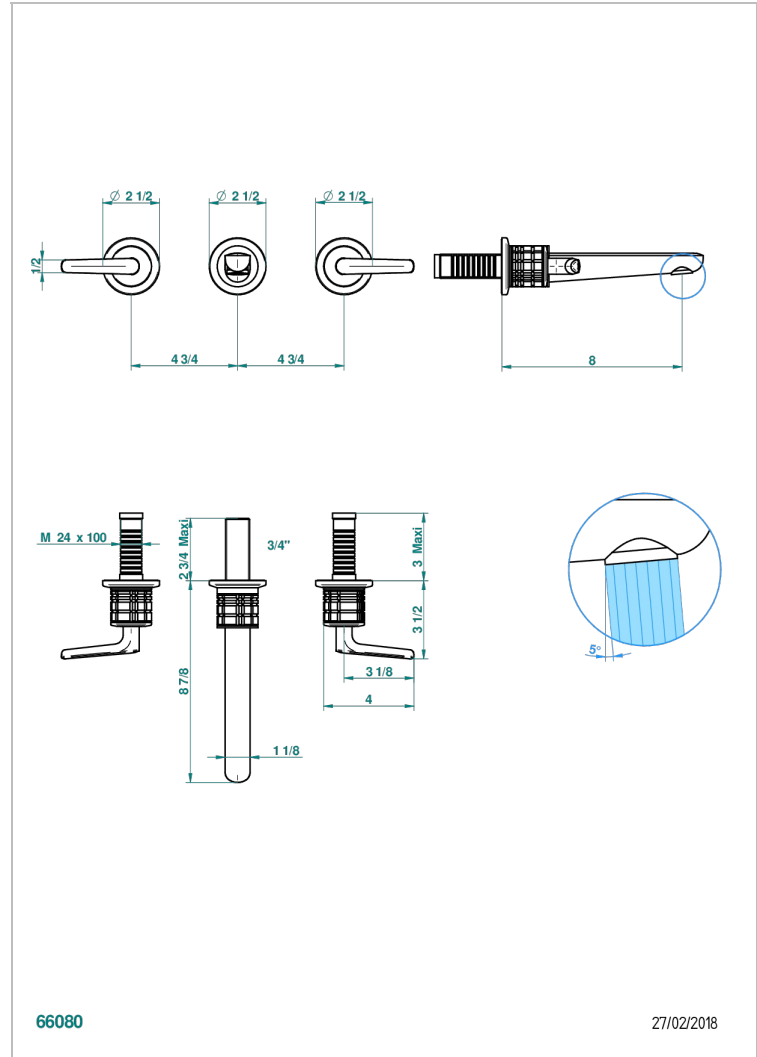

SYSTEM HOWLITE WITH LEVER

G9H-40GB

Trim only for wall mounted 3-hole basin mixer

66080

27/02/2018

CHARACTERISTIC

- System Howlite with lever
- Trim only for wall mounted 3-hole basin mixer

RELATED SKU'S

- Ref. G00-40AC Rough parts for wall mounted 3 hole mixer, cross handle version
- Ref. G00-40AM Rough parts for wall mounted 3 hole mixer, lever handle version

AVAILABLE FINITIONS

Antique nickel - H28
Black ceram - D30
Blush PVD - H62
Brass color PVD - H49
Brown bronze color PVD - F33
Gold color PVD - H52