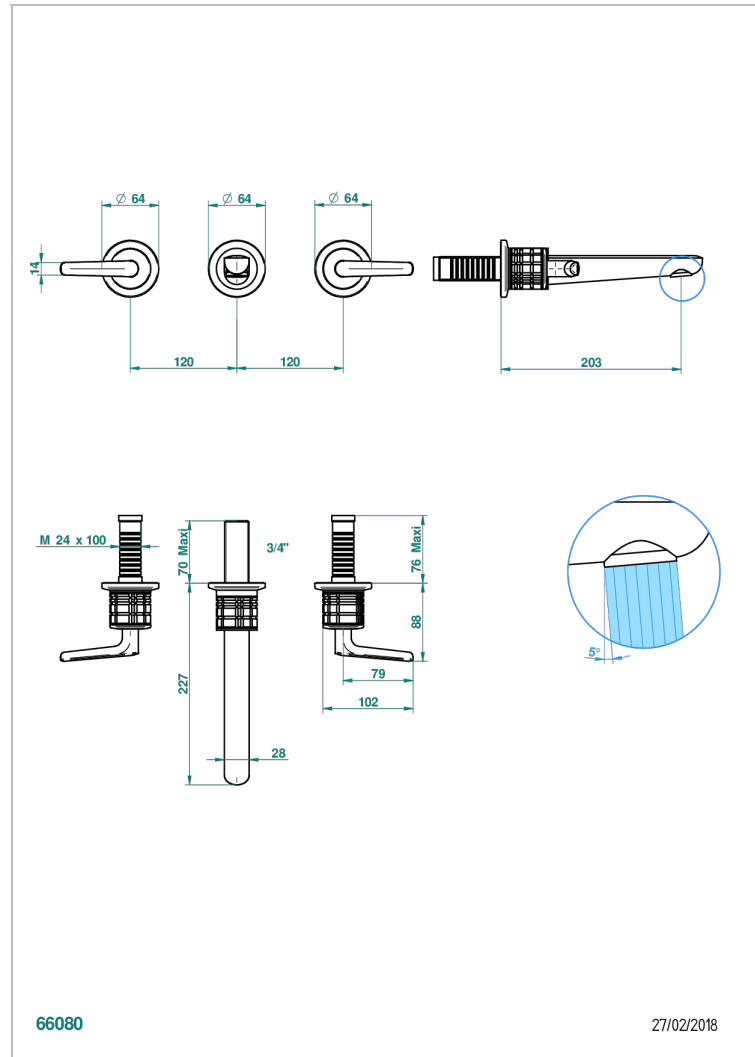

# SYSTEM HOWLITE WITH LEVER

G9H-40GB

Trim only for wall mounted 3-hole basin mixer

THG<sup>®</sup>  
PARIS

66080

27/02/2018

## CHARACTERISTIC

- System Howlite with lever
- Trim only for wall mounted 3-hole basin mixer

## RELATED SKU'S

- Ref. G00-40AC Rough parts for wall mounted 3 hole mixer, cross handle version
- Ref. G00-40AM Rough parts for wall mounted 3 hole mixer, lever handle version