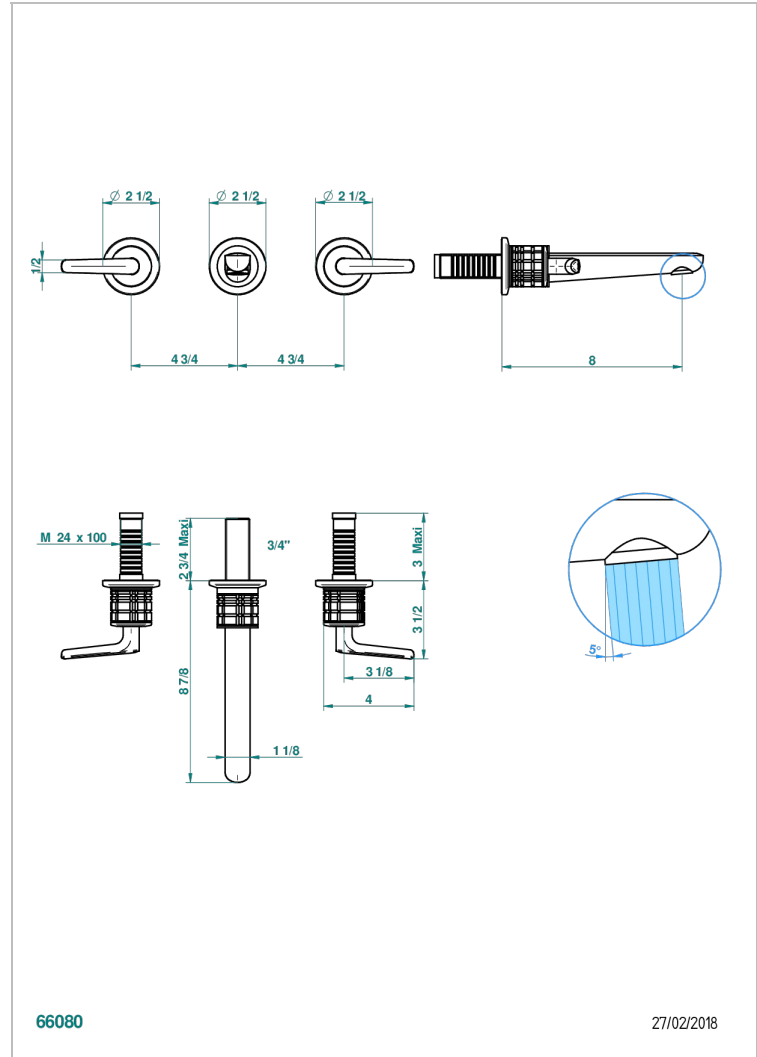

SYSTEM HOWLITE WITH LEVER

G9H-40GB

Trim only for wall mounted 3-hole basin mixer

CHARACTERISTIC

- System Howlite with lever
- Trim only for wall mounted 3-hole basin mixer

RELATED SKU'S

- Ref. G00-40AC Rough parts for wall mounted 3 hole mixer, cross handle version
- Ref. G00-40AM Rough parts for wall mounted 3 hole mixer, lever handle version