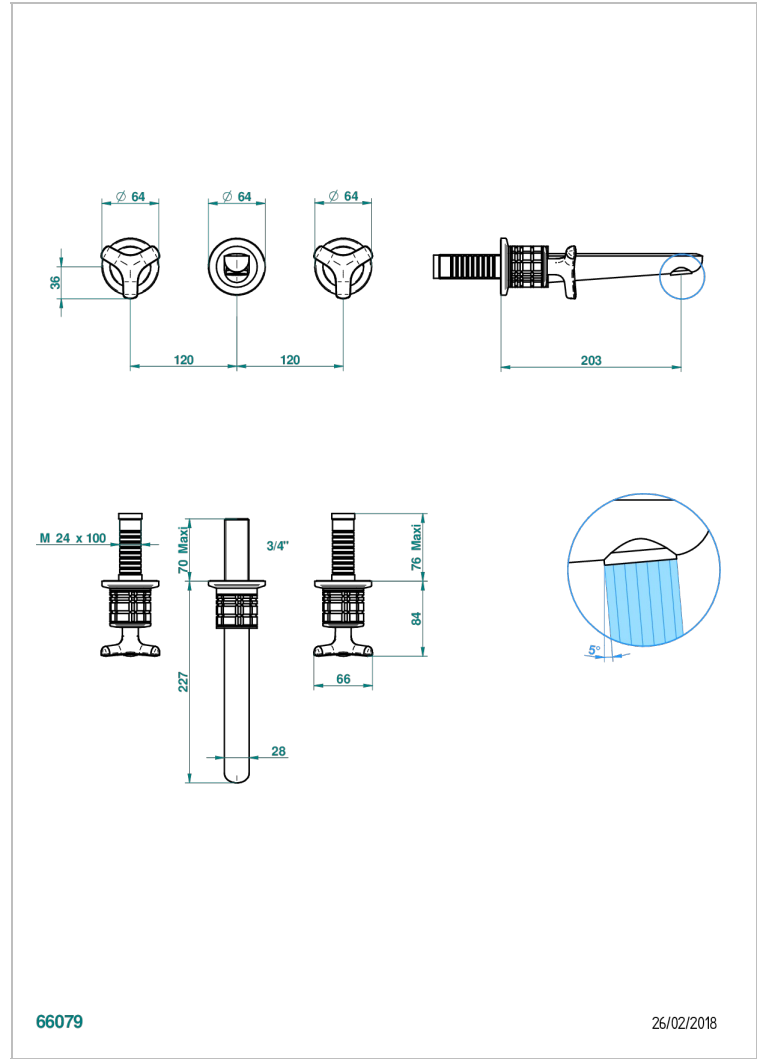

# SYSTEM CRYSTAL

G9J-40GB

Trim only for wall mounted 3-hole basin mixer

THG<sup>®</sup>  
PARIS

66079

26/02/2018

## CHARACTERISTIC

- System Crystal
- Trim only for wall mounted 3-hole basin mixer

## RELATED SKU'S

- Ref. G00-40AC Rough parts for wall mounted 3 hole mixer, cross handle version
- Ref. G00-40AM Rough parts for wall mounted 3 hole mixer, lever handle version