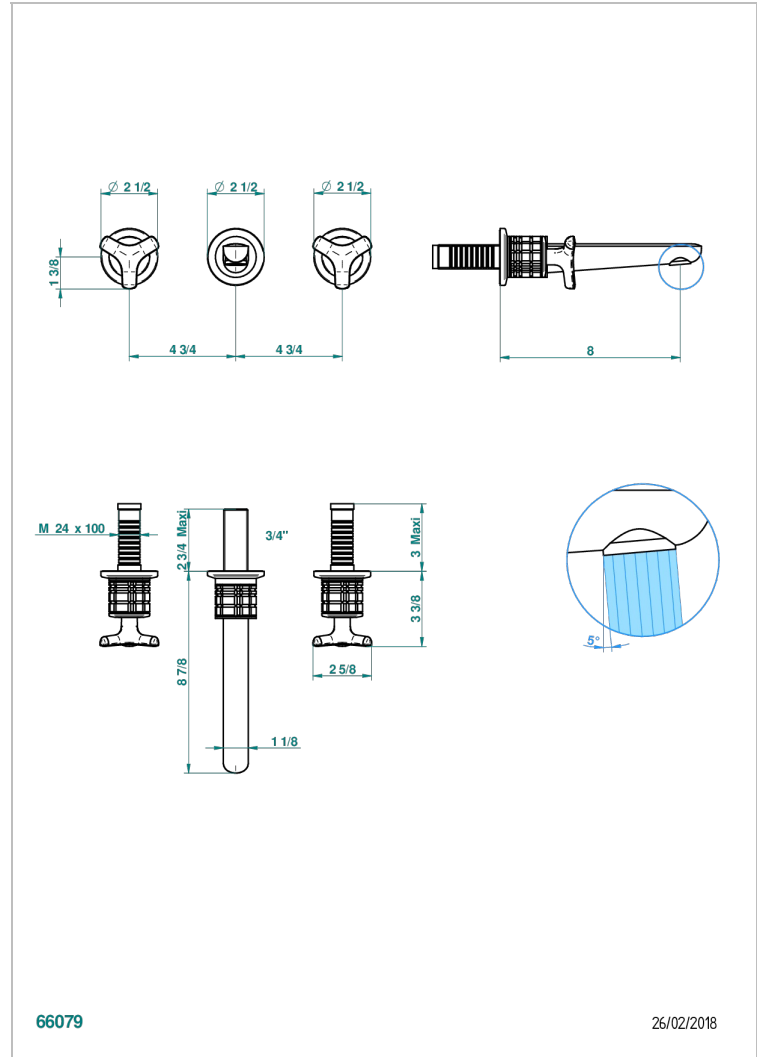

SYSTEM CRYSTAL

G9J-40GB

Trim only for wall mounted 3-hole basin mixer

THG[®]
PARIS

66079

26/02/2018

CHARACTERISTIC

- System Crystal
- Trim only for wall mounted 3-hole basin mixer

RELATED SKU'S

- Ref. G00-40AC Rough parts for wall mounted 3 hole mixer, cross handle version
- Ref. G00-40AM Rough parts for wall mounted 3 hole mixer, lever handle version

AVAILABLE FINITIONS

Antique nickel - H28
Black ceram - D30
Blush PVD - H62
Brass color PVD - H49
Brown bronze color PVD - F33
Gold color PVD - H52