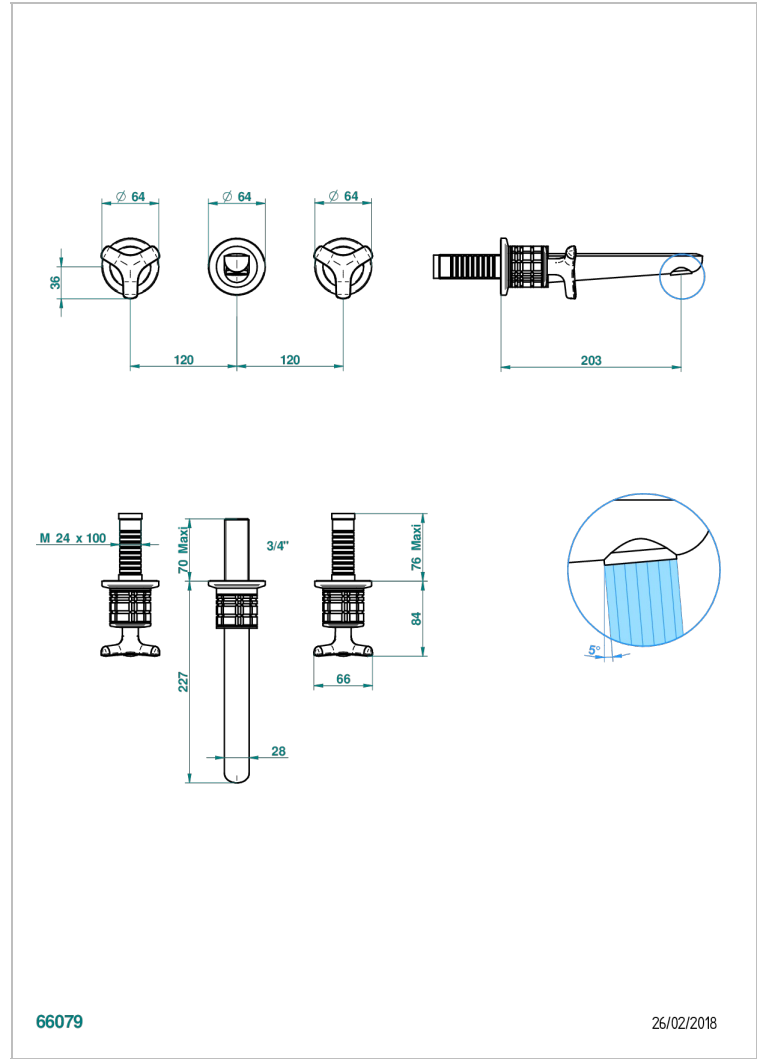

SYSTEM CRYSTAL

G9J-40GB

Trim only for wall mounted 3-hole basin mixer

THG[®]
PARIS

66079

26/02/2018

CHARACTERISTIC

- System Crystal
- Trim only for wall mounted 3-hole basin mixer

RELATED SKU'S

- Ref. G00-40AC Rough parts for wall mounted 3 hole mixer, cross handle version
- Ref. G00-40AM Rough parts for wall mounted 3 hole mixer, lever handle version

AVAILABLE FINITIONS

Antique nickel - H28
Black ceram - D30
Blush PVD - H62
Brass color PVD - H49
Brown bronze color PVD - F33
Gold color PVD - H52