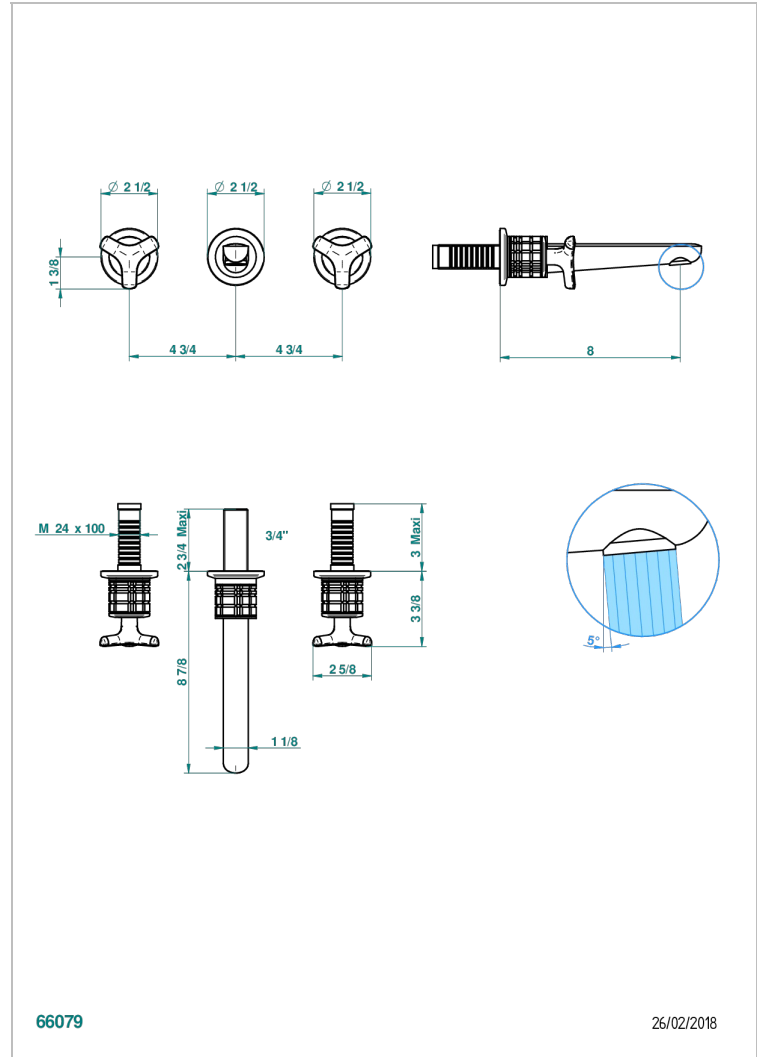

SYSTEM CRYSTAL

G9J-40GB

Trim only for wall mounted 3-hole basin mixer

THG[®]
PARIS

CHARACTERISTIC

- System Crystal
- Trim only for wall mounted 3-hole basin mixer

RELATED SKU'S

- Ref. G00-40AC Rough parts for wall mounted 3 hole mixer, cross handle version
- Ref. G00-40AM Rough parts for wall mounted 3 hole mixer, lever handle version