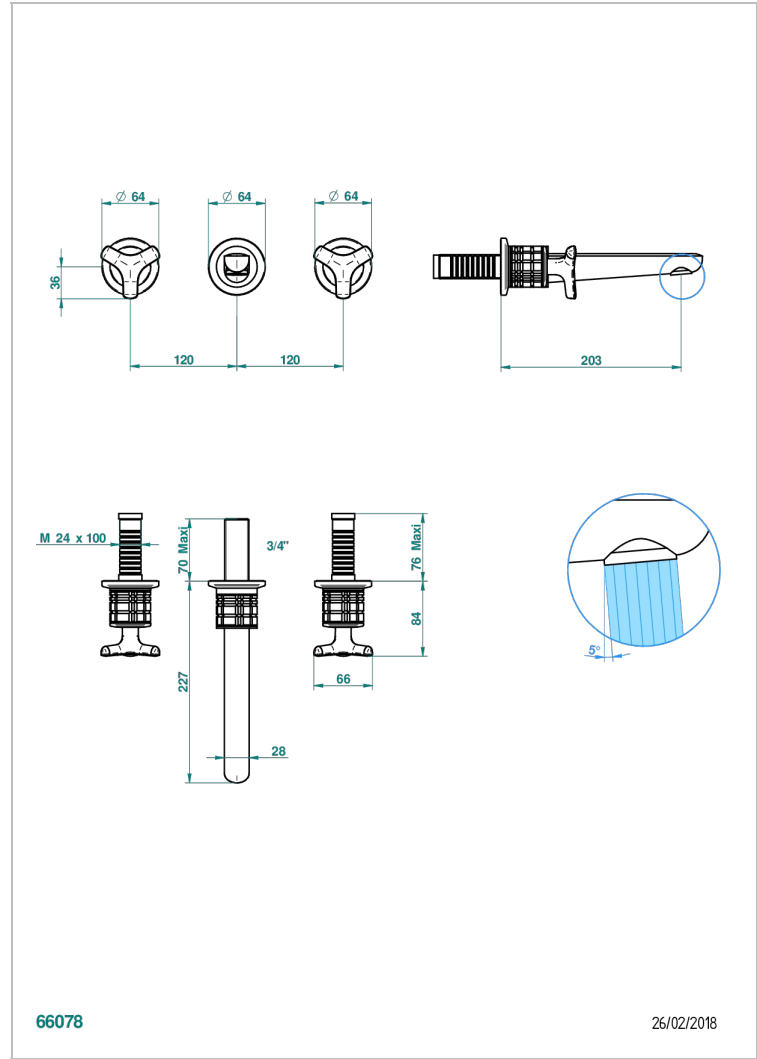

SYSTEM HOWLITE

G9G-40GB

Trim only for wall mounted 3-hole basin mixer

THG[®]
PARIS

66078

26/02/2018

CHARACTERISTIC

- System Howlite
- Trim only for wall mounted 3-hole basin mixer

RELATED SKU'S

- Ref. G00-40AC Rough parts for wall mounted 3 hole mixer, cross handle version
- Ref. G00-40AM Rough parts for wall mounted 3 hole mixer, lever handle version

AVAILABLE FINITIONS

Antique nickel - H28
Black ceram - D30
Blush PVD - H62
Brass color PVD - H49
Brown bronze color PVD - F33
Gold color PVD - H52