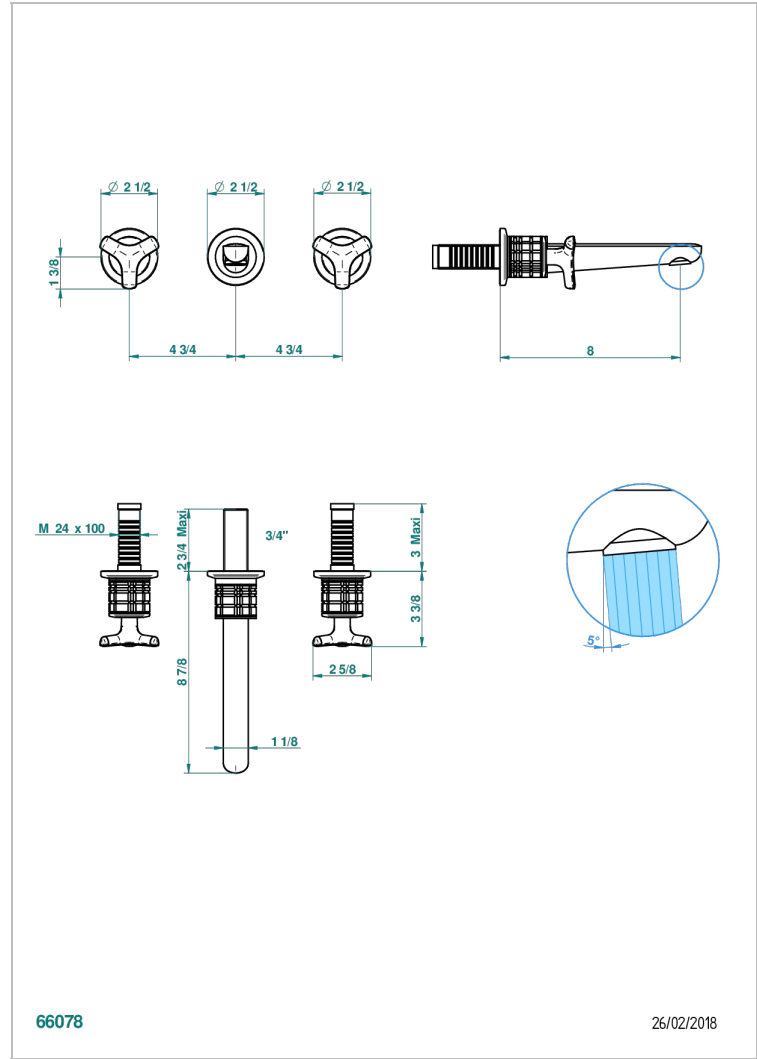

SYSTEM HOWLITE

G9G-40GB

Trim only for wall mounted 3-hole basin mixer

THG[®]
PARIS

66078

26/02/2018

CHARACTERISTIC

- System Howlite
- Trim only for wall mounted 3-hole basin mixer

RELATED SKU'S

- Ref. G00-40AC Rough parts for wall mounted 3 hole mixer, cross handle version
- Ref. G00-40AM Rough parts for wall mounted 3 hole mixer, lever handle version

AVAILABLE FINITIONS

Antique nickel - H28
Black ceram - D30
Blush PVD - H62
Brass color PVD - H49
Brown bronze color PVD - F33
Gold color PVD - H52