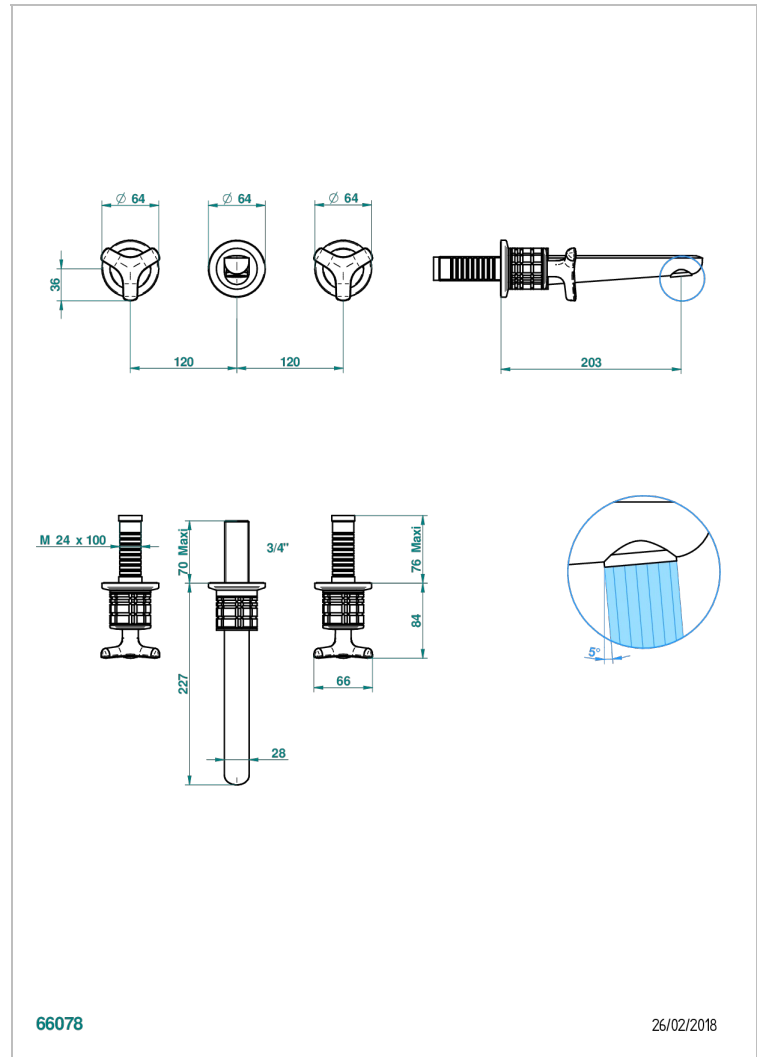

SYSTEM HOWLITE

G9G-40GB

Trim only for wall mounted 3-hole basin mixer

THG[®]
PARIS

66078

26/02/2018

CHARACTERISTIC

- System Howlite
- Trim only for wall mounted 3-hole basin mixer

RELATED SKU'S

- Ref. G00-40AC Rough parts for wall mounted 3 hole mixer, cross handle version
- Ref. G00-40AM Rough parts for wall mounted 3 hole mixer, lever handle version

AVAILABLE FINITIONS

Antique nickel - H28
Black ceram - D30
Blush PVD - H62
Brass color PVD - H49
Brown bronze color PVD - F33
Gold color PVD - H52