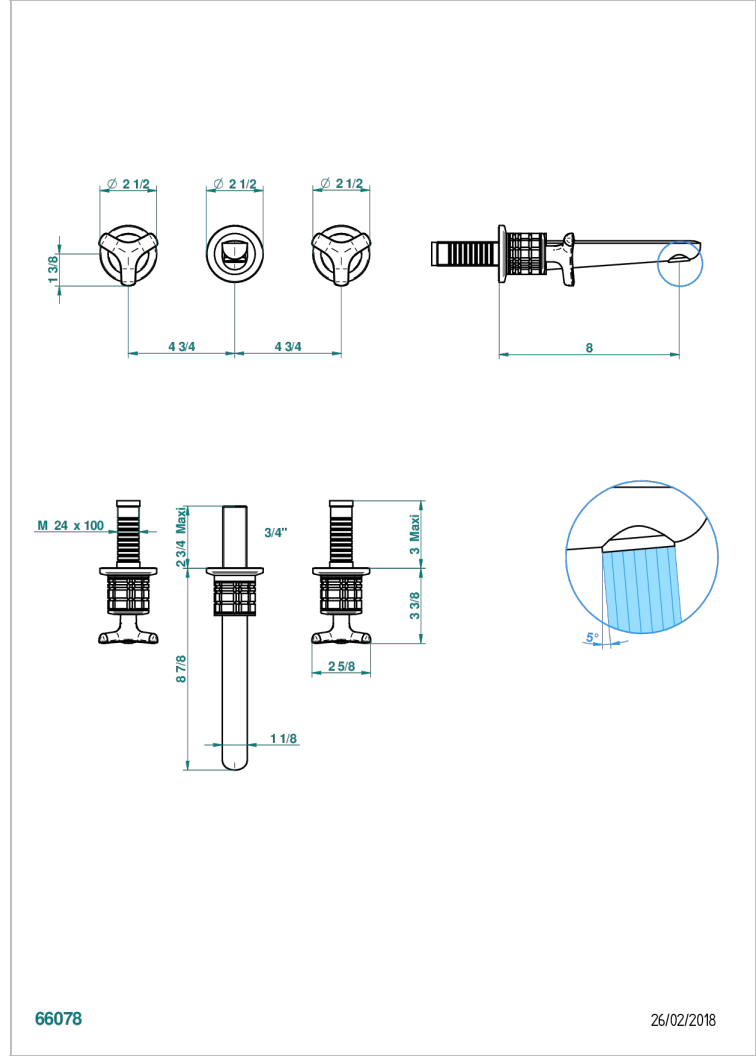

SYSTEM HOWLITE

G9G-40GB

Trim only for wall mounted 3-hole basin mixer

THG[®]
PARIS

CHARACTERISTIC

- System Howlite
- Trim only for wall mounted 3-hole basin mixer

RELATED SKU'S

- Ref. G00-40AC Rough parts for wall mounted 3 hole mixer, cross handle version
- Ref. G00-40AM Rough parts for wall mounted 3 hole mixer, lever handle version