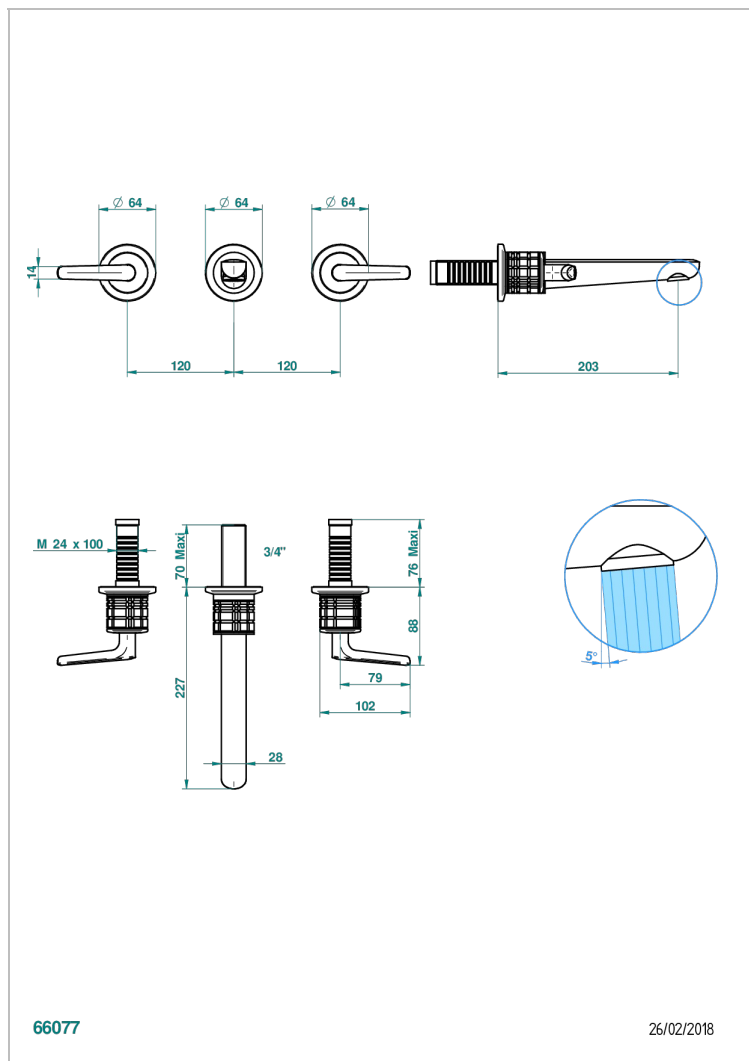

SYSTEM SQUARED METAL WITH LEVER

G9F-40GB

Trim only for wall mounted 3-hole basin mixer

66077

26/02/2018

CHARACTERISTIC

- System Squared Metal with lever
- Trim only for wall mounted 3-hole basin mixer

RELATED SKU'S

- Ref. G00-40AC Rough parts for wall mounted 3 hole mixer, cross handle version
- Ref. G00-40AM Rough parts for wall mounted 3 hole mixer, lever handle version

AVAILABLE FINITIONS

Antique nickel - H28
Black ceram - D30
Blush PVD - H62
Brass color PVD - H49
Brown bronze color PVD - F33
Gold color PVD - H52

Nickel color PVD - H55
Polished chrome (color finish) - A02
Polished chrome with gold inlay - GA1
Polished gold (color finish) - F01
Polished nickel - B01
Soft gold - F30

Soft matt gold - F31
Umber PVD - H66
Varnished matt antique red copper (color finish) - H07