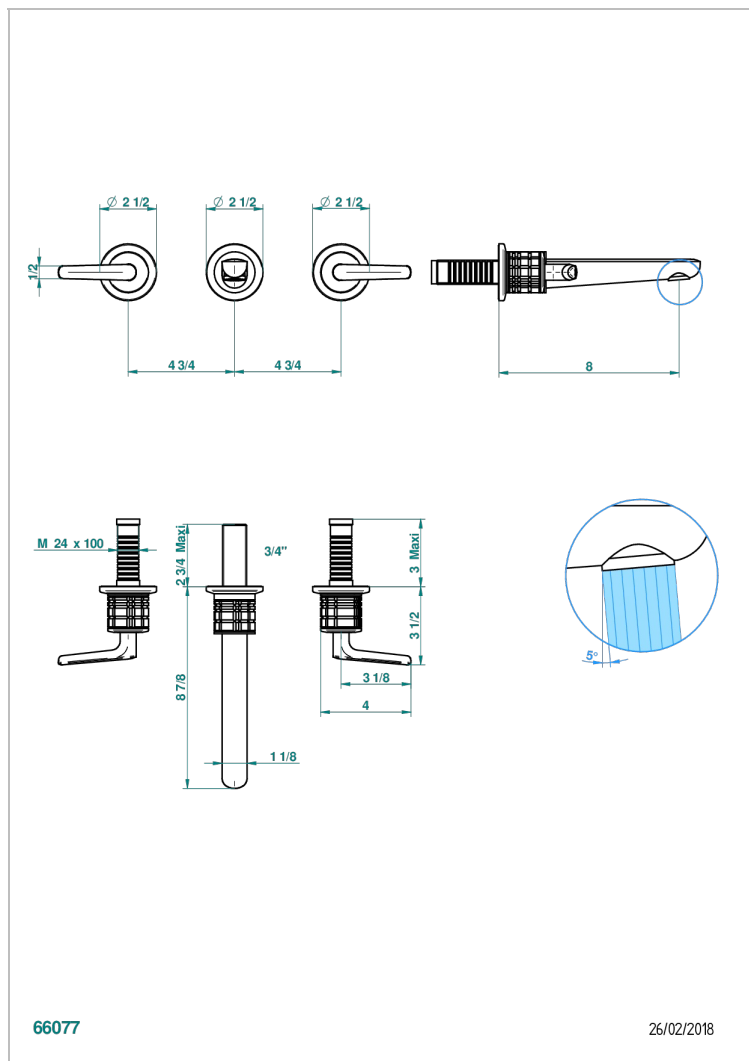

SYSTEM SQUARED METAL WITH LEVER

G9F-40GB

Trim only for wall mounted 3-hole basin mixer

66077

26/02/2018

CHARACTERISTIC

- System Squared Metal with lever
- Trim only for wall mounted 3-hole basin mixer

RELATED SKU'S

- Ref. G00-40AC Rough parts for wall mounted 3 hole mixer, cross handle version
- Ref. G00-40AM Rough parts for wall mounted 3 hole mixer, lever handle version

AVAILABLE FINITIONS

Antique nickel - H28
Black ceram - D30
Blush PVD - H62
Brass color PVD - H49
Brown bronze color PVD - F33
Gold color PVD - H52

Nickel color PVD - H55
Polished chrome (color finish) - A02
Polished chrome with gold inlay - GA1
Polished gold (color finish) - F01
Polished nickel - B01
Soft gold - F30

Soft matt gold - F31
Umber PVD - H66
Varnished matt antique red copper (color finish) - H07