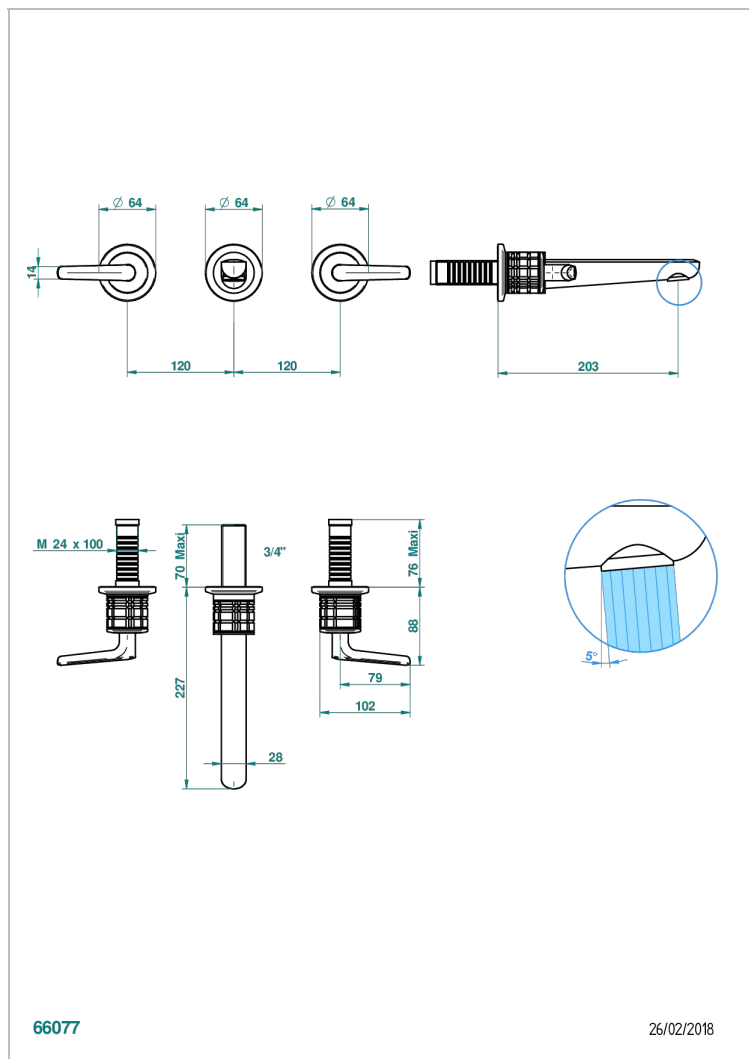

# SYSTEM SQUARED METAL WITH LEVER

G9F-40GB

Trim only for wall mounted 3-hole basin mixer

66077

26/02/2018

## CHARACTERISTIC

- System Squared Metal with lever
- Trim only for wall mounted 3-hole basin mixer

## RELATED SKU'S

- Ref. G00-40AC Rough parts for wall mounted 3 hole mixer, cross handle version
- Ref. G00-40AM Rough parts for wall mounted 3 hole mixer, lever handle version