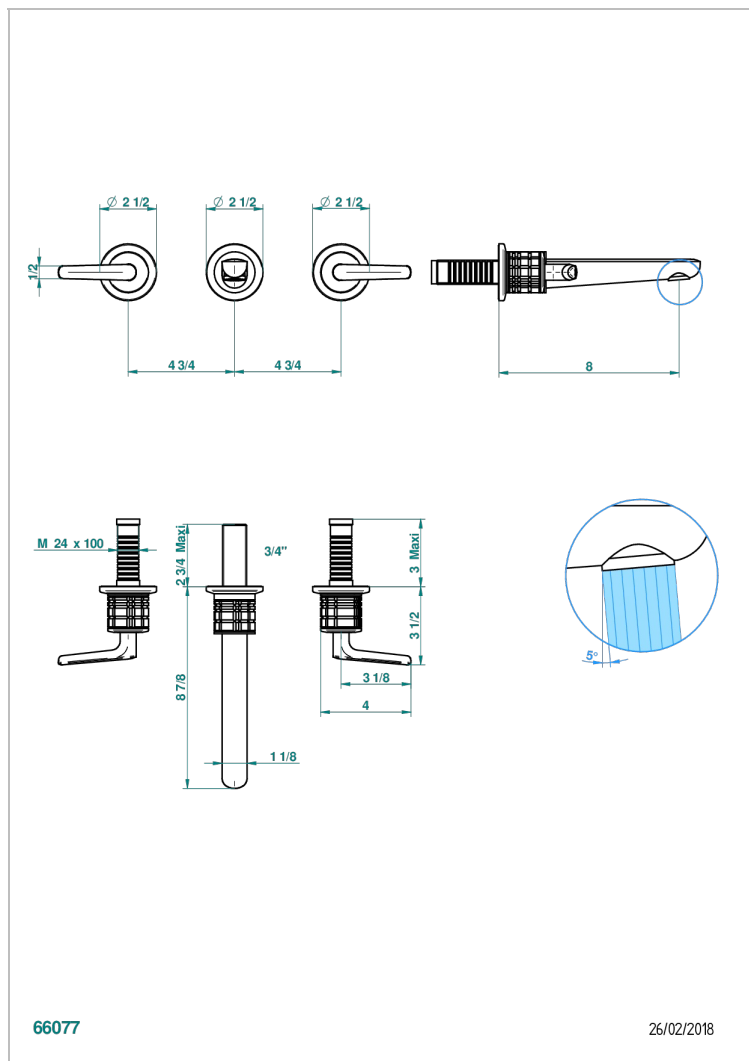

SYSTEM SQUARED METAL WITH LEVER

G9F-40GB

Trim only for wall mounted 3-hole basin mixer

CHARACTERISTIC

- System Squared Metal with lever
- Trim only for wall mounted 3-hole basin mixer

RELATED SKU'S

- Ref. G00-40AC Rough parts for wall mounted 3 hole mixer, cross handle version
- Ref. G00-40AM Rough parts for wall mounted 3 hole mixer, lever handle version

AVAILABLE FINITIONS

Antique nickel - H28
Black ceram - D30
Blush PVD - H62
Brass color PVD - H49
Brown bronze color PVD - F33
Gold color PVD - H52

Graphite PVD - H64
Lacquered light bronze - D01
Matt Umber PVD - H67
Matt blush PVD - H60
Matt brass color PVD - H50
Matt brown bronze color PVD - F34