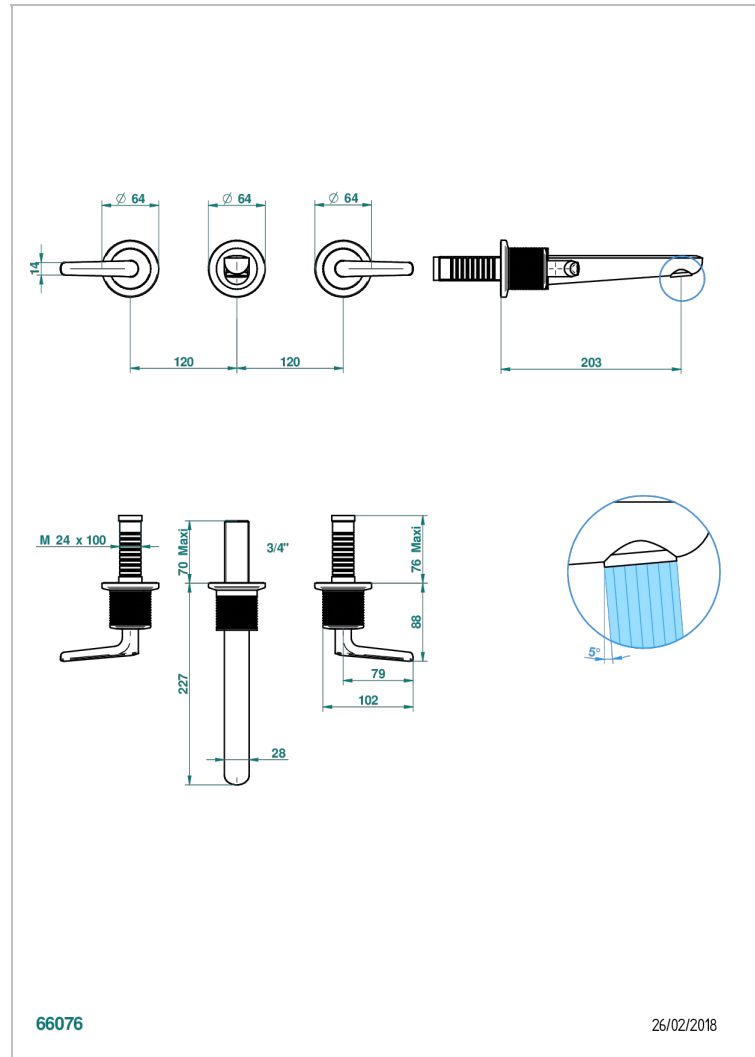

# SYSTEM DIAMOND METAL WITH LEVER

G9D-40GB

Trim only for wall mounted 3-hole basin mixer

THG<sup>®</sup>  
PARIS

66076

26/02/2018

## CHARACTERISTIC

- System Diamond Metal with lever
- Trim only for wall mounted 3-hole basin mixer

## RELATED SKU'S

- Ref. G00-40AC Rough parts for wall mounted 3 hole mixer, cross handle version
- Ref. G00-40AM Rough parts for wall mounted 3 hole mixer, lever handle version