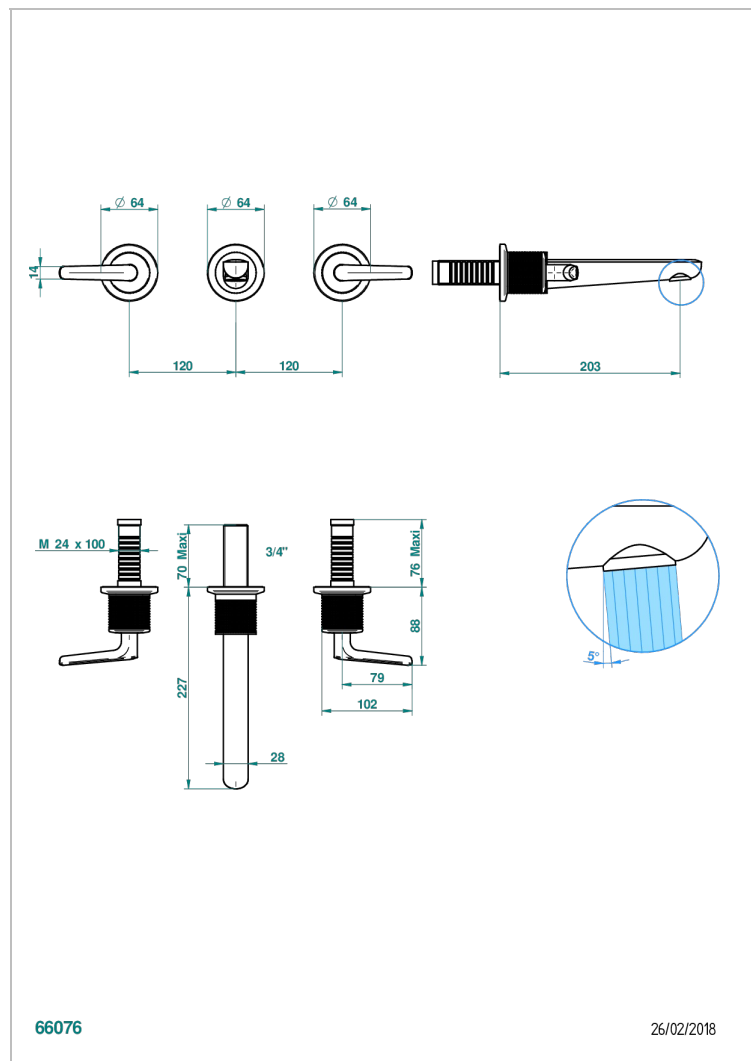

SYSTEM DIAMOND METAL WITH LEVER

G9D-40GB

Trim only for wall mounted 3-hole basin mixer

66076

26/02/2018

CHARACTERISTIC

- System Diamond Metal with lever
- Trim only for wall mounted 3-hole basin mixer

RELATED SKU'S

- Ref. G00-40AC Rough parts for wall mounted 3 hole mixer, cross handle version
- Ref. G00-40AM Rough parts for wall mounted 3 hole mixer, lever handle version

AVAILABLE FINITIONS

Antique nickel - H28
Black ceram - D30
Blush PVD - H62
Brass color PVD - H49
Brown bronze color PVD - F33
Gold color PVD - H52

Nickel color PVD - H55
Polished chrome (color finish) - A02
Polished chrome with gold inlay - GA1
Polished gold (color finish) - F01
Polished nickel - B01
Soft gold - F30

Soft matt gold - F31
Umber PVD - H66
Varnished matt antique red copper (color finish) - H07