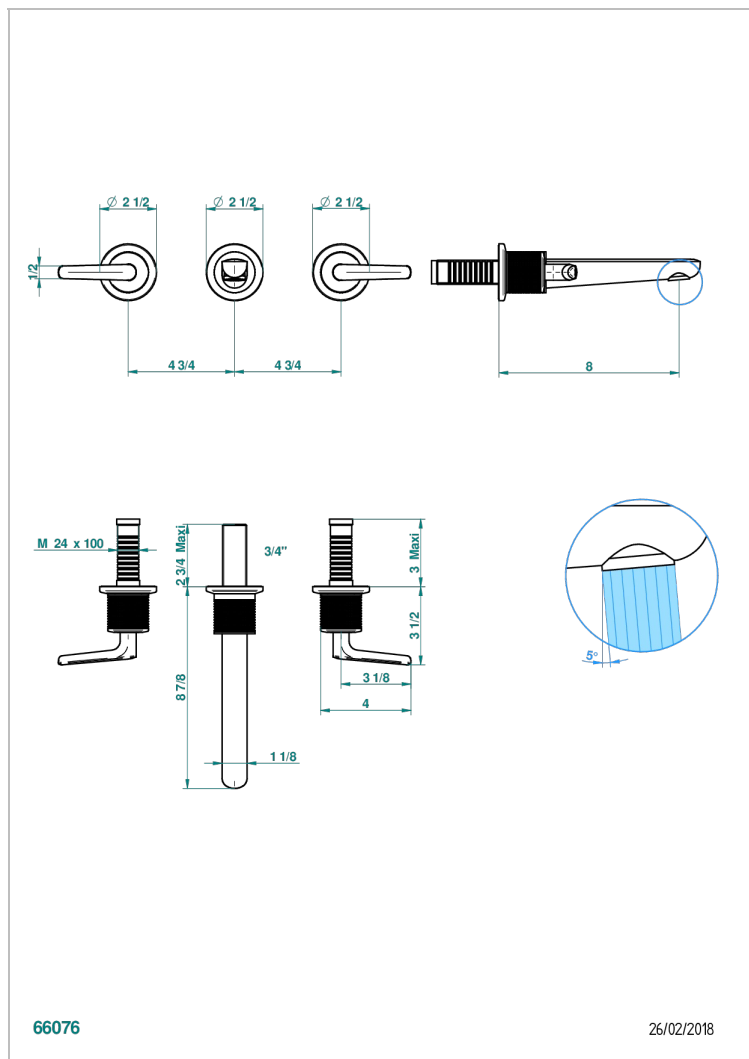

SYSTEM DIAMOND METAL WITH LEVER

G9D-40GB

Trim only for wall mounted 3-hole basin mixer

66076

26/02/2018

CHARACTERISTIC

- System Diamond Metal with lever
- Trim only for wall mounted 3-hole basin mixer

RELATED SKU'S

- Ref. G00-40AC Rough parts for wall mounted 3 hole mixer, cross handle version
- Ref. G00-40AM Rough parts for wall mounted 3 hole mixer, lever handle version

AVAILABLE FINITIONS

Antique nickel - H28
Black ceram - D30
Blush PVD - H62
Brass color PVD - H49
Brown bronze color PVD - F33
Gold color PVD - H52

Nickel color PVD - H55
Polished chrome (color finish) - A02
Polished chrome with gold inlay - GA1
Polished gold (color finish) - F01
Polished nickel - B01
Soft gold - F30

Soft matt gold - F31
Umber PVD - H66
Varnished matt antique red copper (color finish) - H07