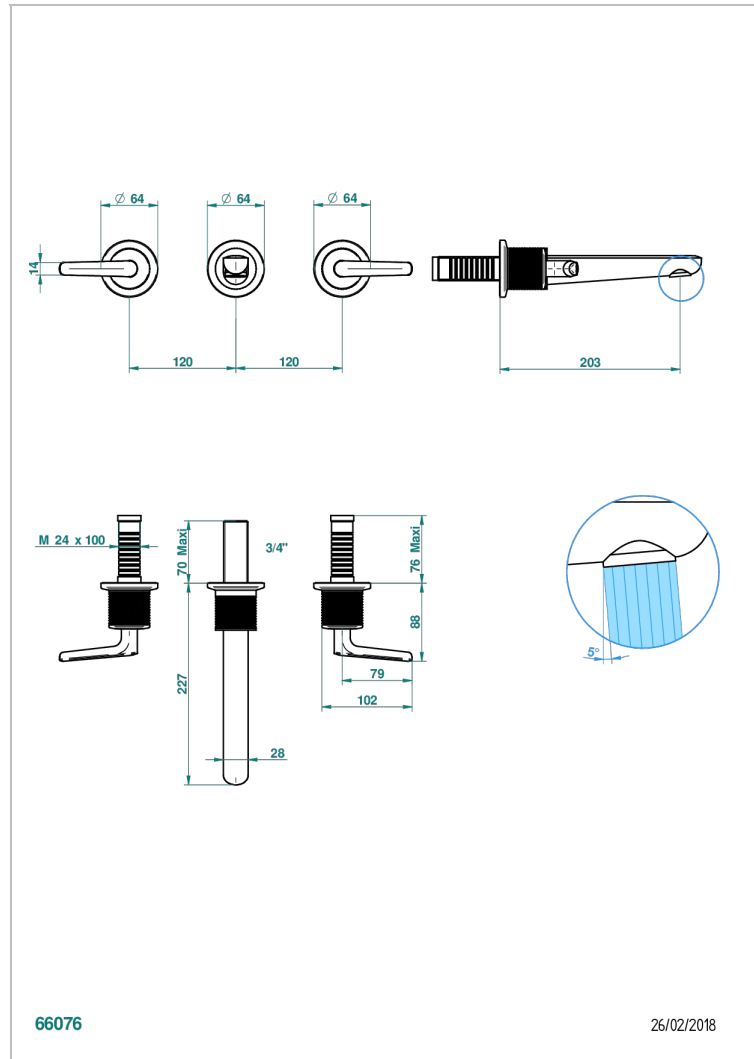

SYSTEM DIAMOND METAL WITH LEVER

G9D-40GB

Trim only for wall mounted 3-hole basin mixer

THG[®]
PARIS

66076

26/02/2018

CHARACTERISTIC

- System Diamond Metal with lever
- Trim only for wall mounted 3-hole basin mixer

RELATED SKU'S

- Ref. G00-40AC Rough parts for wall mounted 3 hole mixer, cross handle version
- Ref. G00-40AM Rough parts for wall mounted 3 hole mixer, lever handle version

AVAILABLE FINITIONS

Antique nickel - H28
Black ceram - D30
Blush PVD - H62
Brass color PVD - H49
Brown bronze color PVD - F33
Gold color PVD - H52

Nickel color PVD - H55
Polished chrome (color finish) - A02
Polished chrome with gold inlay - GA1
Polished gold (color finish) - F01
Polished nickel - B01
Soft gold - F30

Soft matt gold - F31
Umber PVD - H66
Varnished matt antique red copper (color finish) - H07