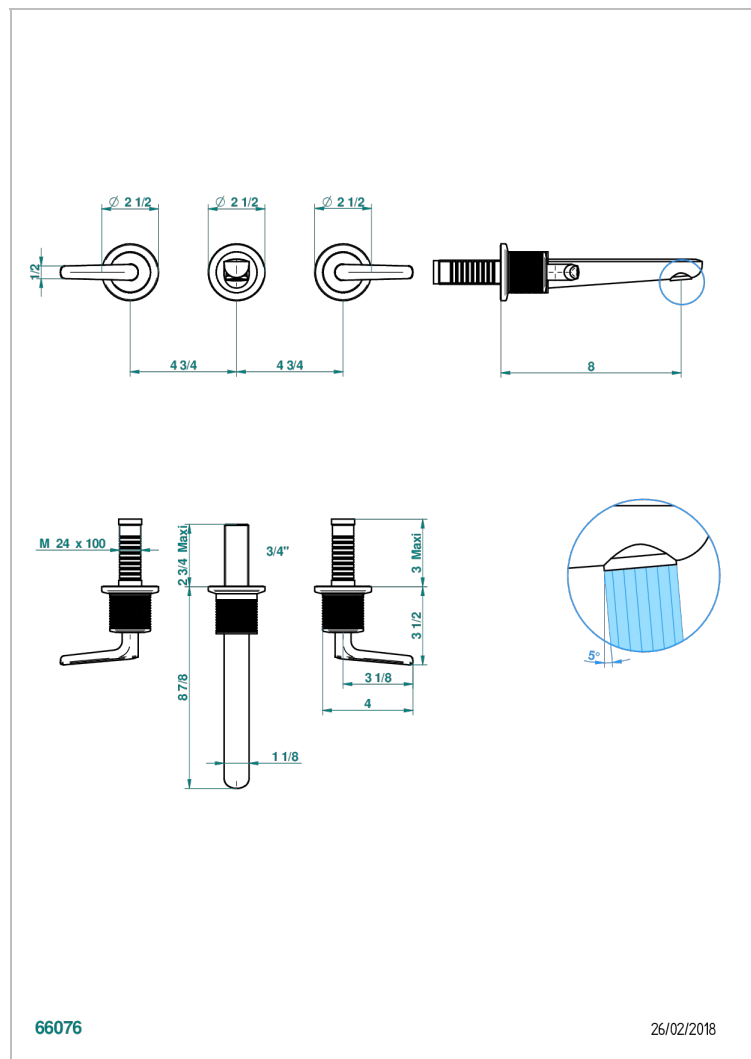

# SYSTEM DIAMOND METAL WITH LEVER

G9D-40GB

Trim only for wall mounted 3-hole basin mixer

66076

26/02/2018

## CHARACTERISTIC

- System Diamond Metal with lever
- Trim only for wall mounted 3-hole basin mixer

## RELATED SKU'S

- Ref. G00-40AC Rough parts for wall mounted 3 hole mixer, cross handle version
- Ref. G00-40AM Rough parts for wall mounted 3 hole mixer, lever handle version