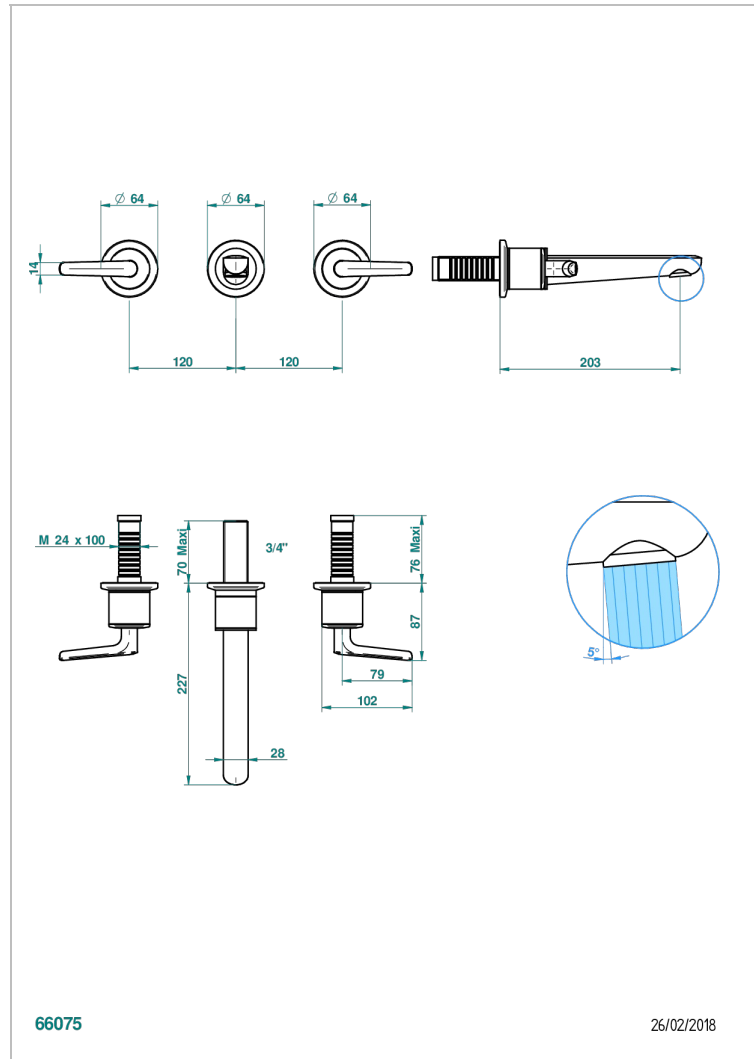

SYSTEM SMOOTH METAL WITH LEVER

G9B-40GB

Trim only for wall mounted 3-hole basin mixer

CHARACTERISTIC

- System Smooth Metal with lever
- Trim only for wall mounted 3-hole basin mixer

RELATED SKU'S

- Ref. G00-40AC Rough parts for wall mounted 3 hole mixer, cross handle version
- Ref. G00-40AM Rough parts for wall mounted 3 hole mixer, lever handle version