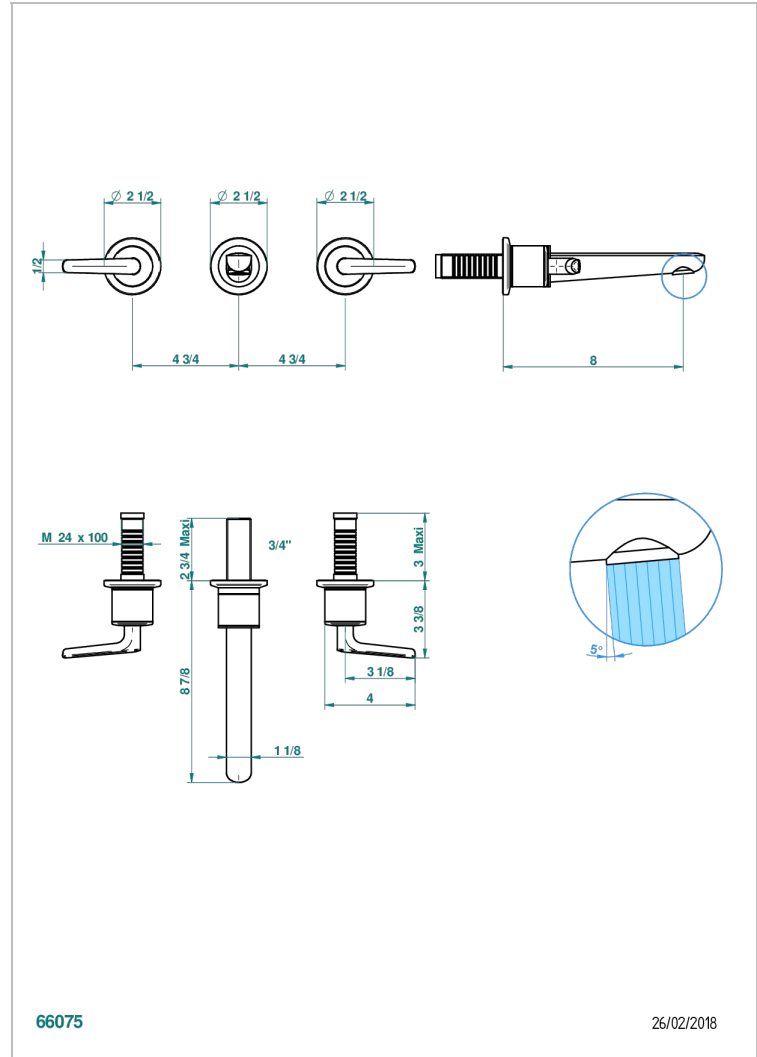

# SYSTEM SMOOTH METAL WITH LEVER

G9B-40GB

Trim only for wall mounted 3-hole basin mixer

66075

26/02/2018

## CHARACTERISTIC

- System Smooth Metal with lever
- Trim only for wall mounted 3-hole basin mixer

## RELATED SKU'S

- Ref. G00-40AC Rough parts for wall mounted 3 hole mixer, cross handle version
- Ref. G00-40AM Rough parts for wall mounted 3 hole mixer, lever handle version