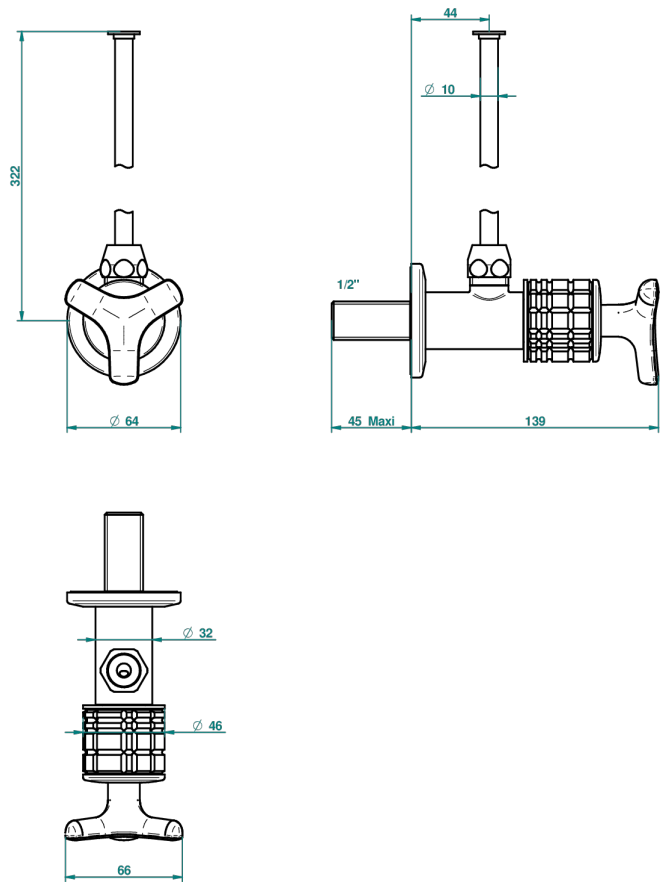

SYSTEM CRYSTAL

G9J-181/S

1/2" stylised adjustable stop cock with 30 cm tube

THG[®]
PARIS

66049

26/02/2018

CHARACTERISTIC

- System Crystal
- 1/2" stylised adjustable stop cock with 30 cm tube