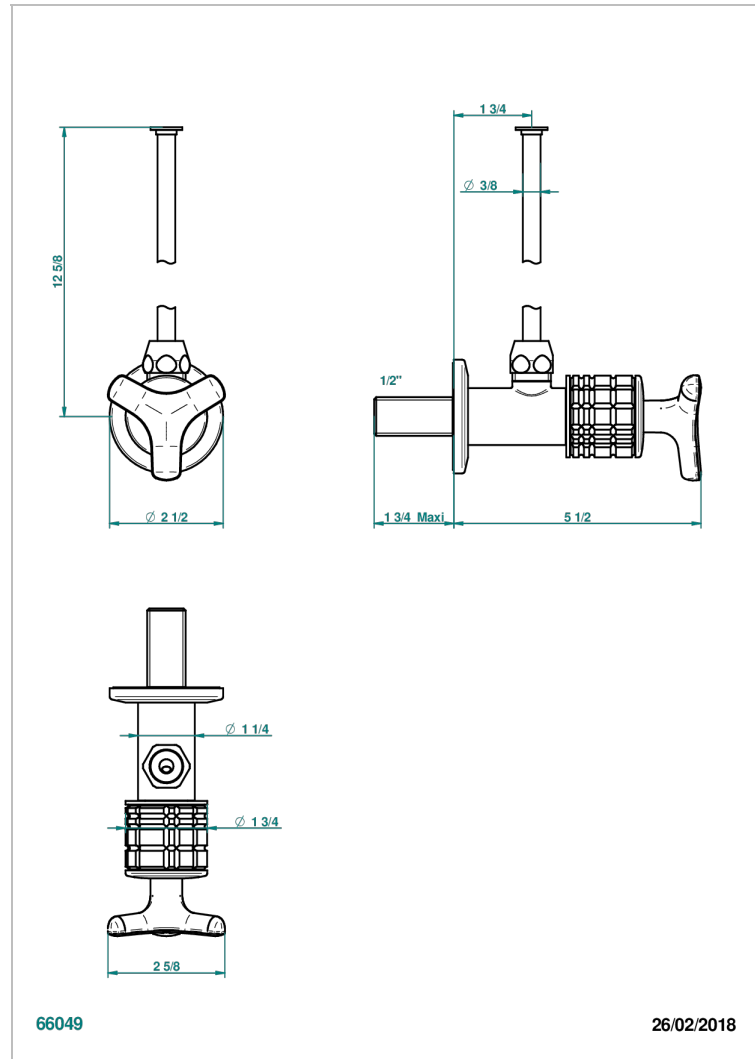

SYSTEM CRYSTAL

G9J-181/S

1/2" stylised adjustable stop cock with 30 cm tube

CHARACTERISTIC

- System Crystal
- 1/2" stylised adjustable stop cock with 30 cm tube

AVAILABLE FINITIONS

Antique nickel - H28
Black ceram - D30
Blush PVD - H62
Brass color PVD - H49
Brown bronze color PVD - F33
Gold color PVD - H52