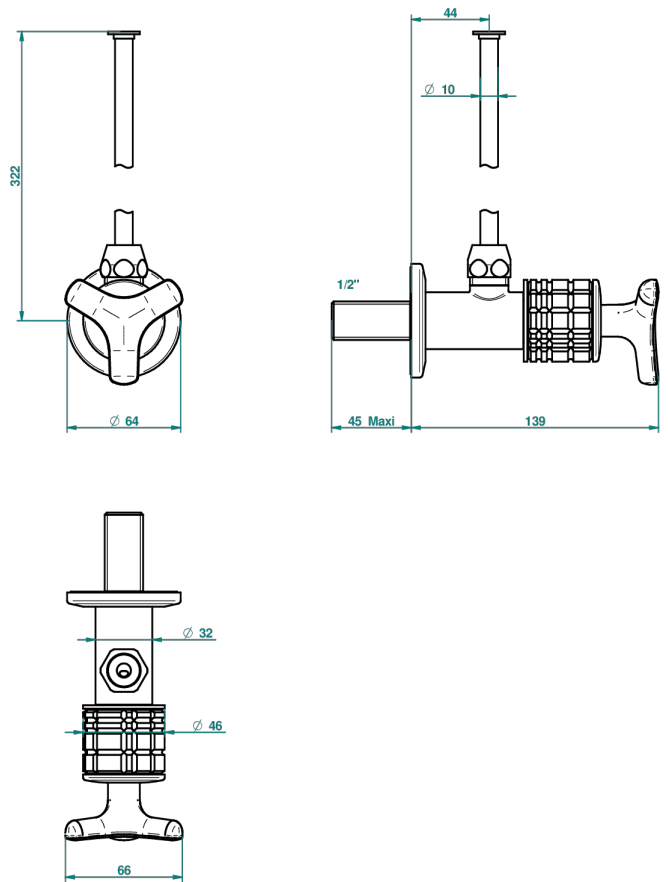

SYSTEM CRYSTAL

G9J-181/S

1/2" stylised adjustable stop cock with 30 cm tube

66049

26/02/2018

CHARACTERISTIC

- System Crystal
- 1/2" stylised adjustable stop cock with 30 cm tube

AVAILABLE FINITIONS