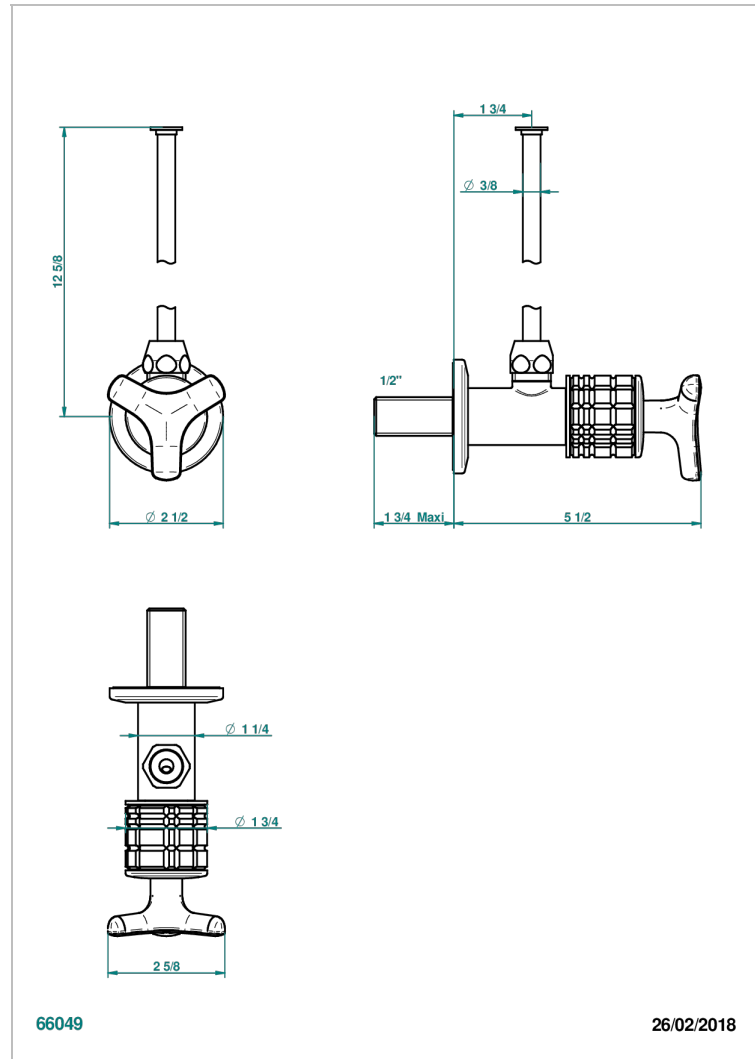

# SYSTEM CRYSTAL

G9J-181/S

1/2" stylised adjustable stop cock with 30 cm tube

## CHARACTERISTIC

- System Crystal
- 1/2" stylised adjustable stop cock with 30 cm tube