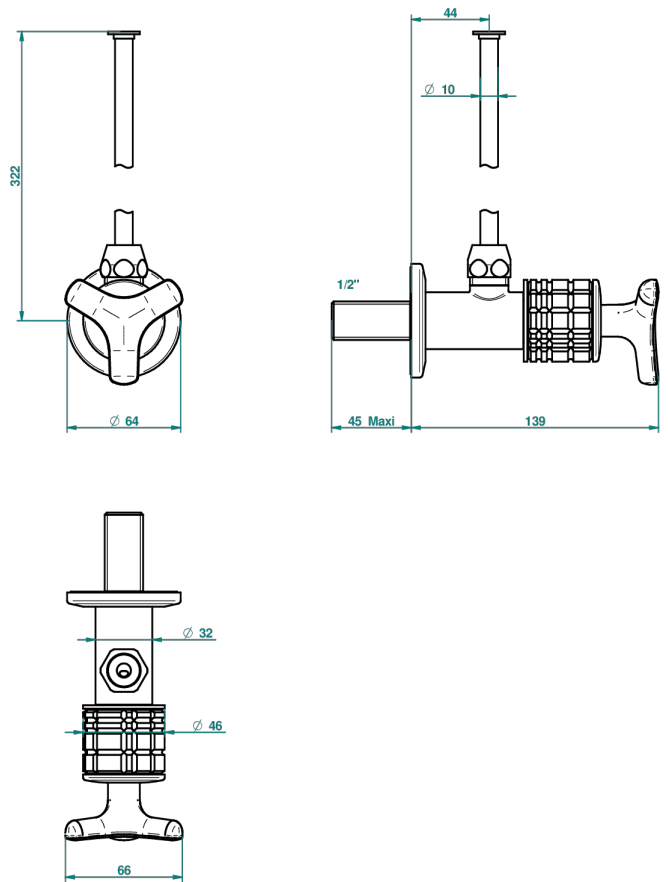

SYSTEM HOWLITE

G9G-181/S

1/2" stylised adjustable stop cock with 30 cm tube

66048

26/02/2018

CHARACTERISTIC

- System Howlite
- 1/2" stylised adjustable stop cock with 30 cm tube

AVAILABLE FINITIONS