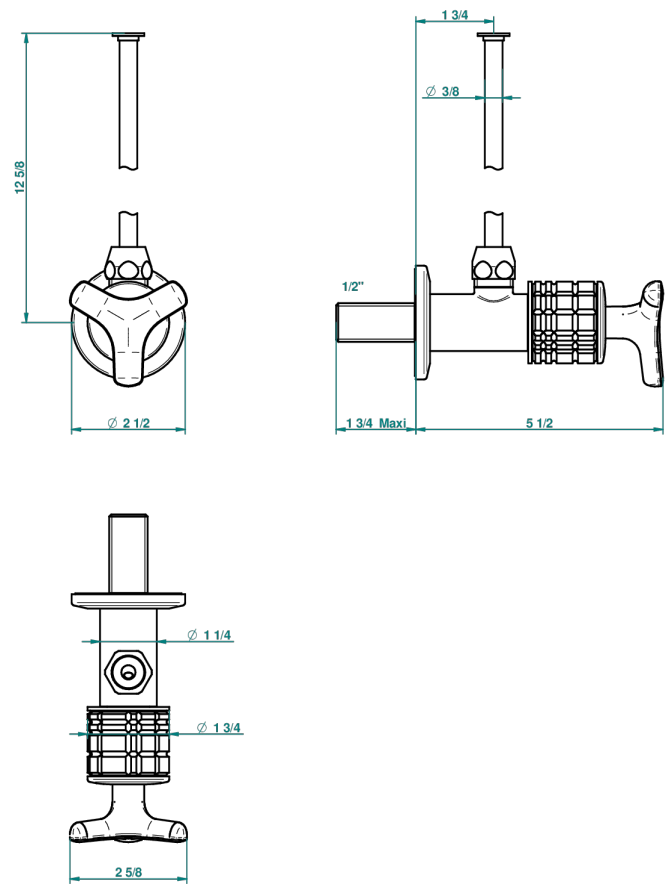

SYSTEM HOWLITE

G9G-181/S

1/2" stylised adjustable stop cock with 30 cm tube

THG[®]
PARIS

66048

26/02/2018

CHARACTERISTIC

- System Howlite
- 1/2" stylised adjustable stop cock with 30 cm tube