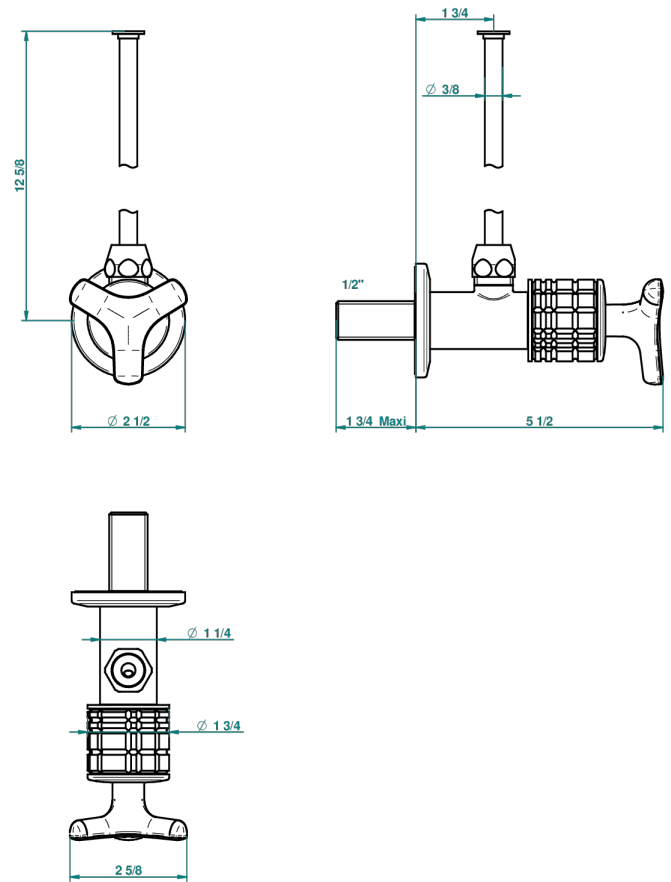

SYSTEM HOWLITE

G9G-181/S

1/2" stylised adjustable stop cock with 30 cm tube

THG[®]
PARIS

66048

26/02/2018

CHARACTERISTIC

- System Howlite
- 1/2" stylised adjustable stop cock with 30 cm tube