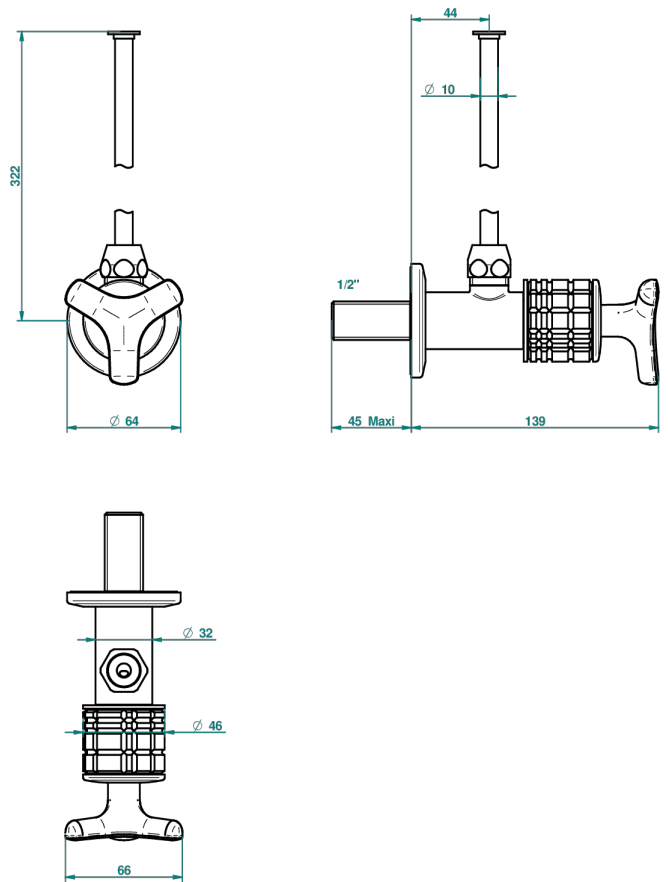

# SYSTEM HOWLITE

G9G-181/S

1/2" stylised adjustable stop cock with 30 cm tube

66048

26/02/2018

## CHARACTERISTIC

- System Howlite
- 1/2" stylised adjustable stop cock with 30 cm tube