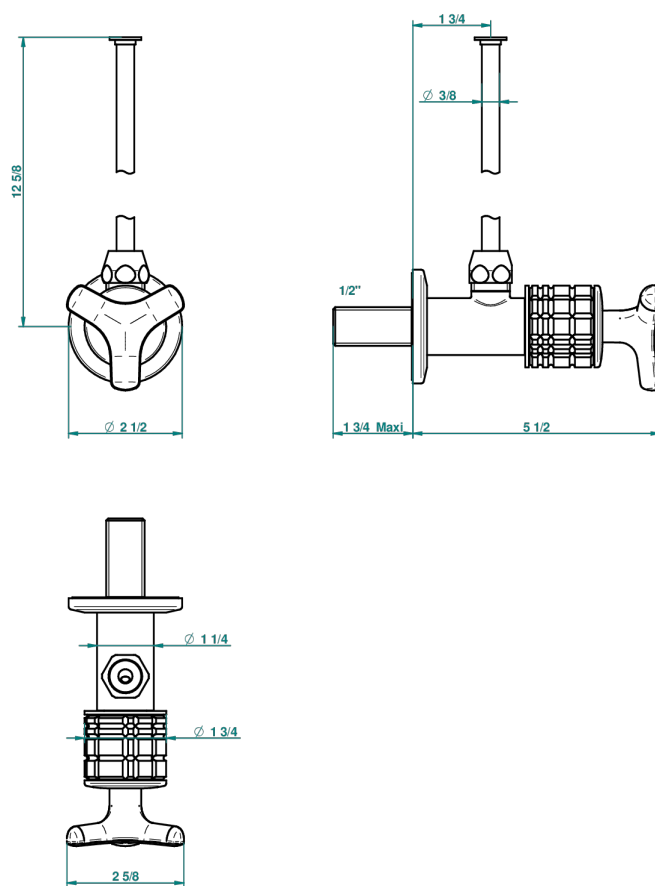

SYSTEM HOWLITE

G9G-181/S

1/2" stylised adjustable stop cock with 30 cm tube

THG[®]
PARIS

66048

26/02/2018

CHARACTERISTIC

- System Howlite
- 1/2" stylised adjustable stop cock with 30 cm tube