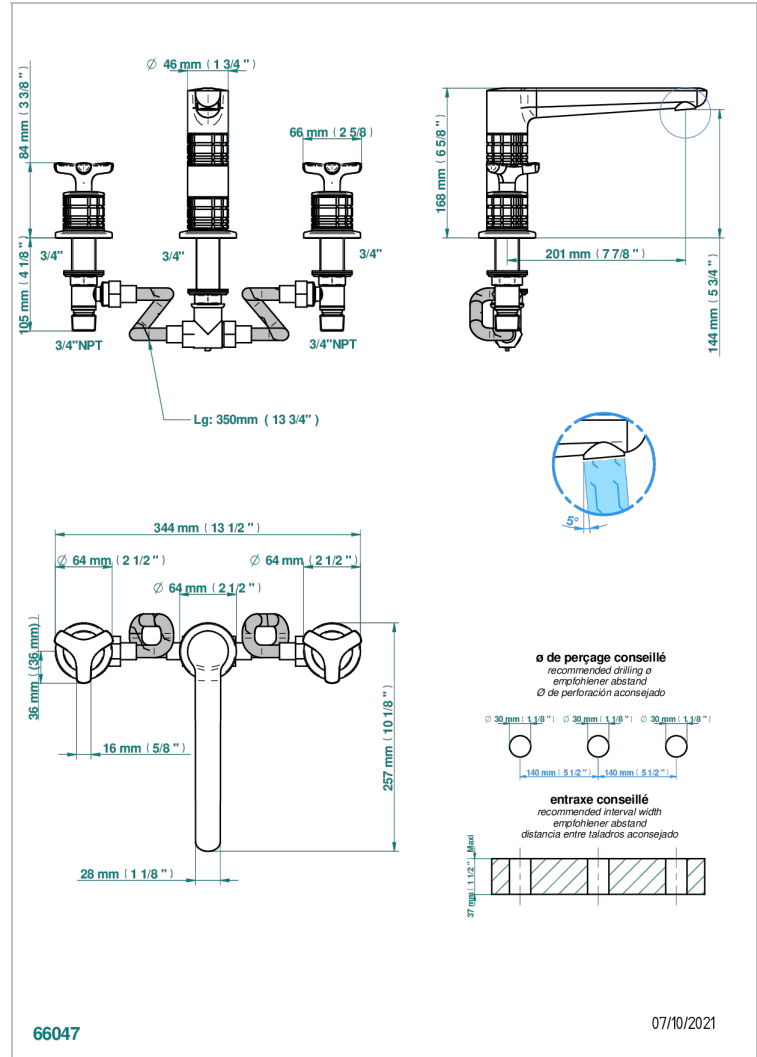

# SYSTEM CRYSTAL

G9J-25H

Roman tub set with 3/4" valves, high spout

THG<sup>®</sup>  
PARIS

## CARACTERÍSTICAS

- System Crystal
- Roman tub set with 3/4" valves, high spout