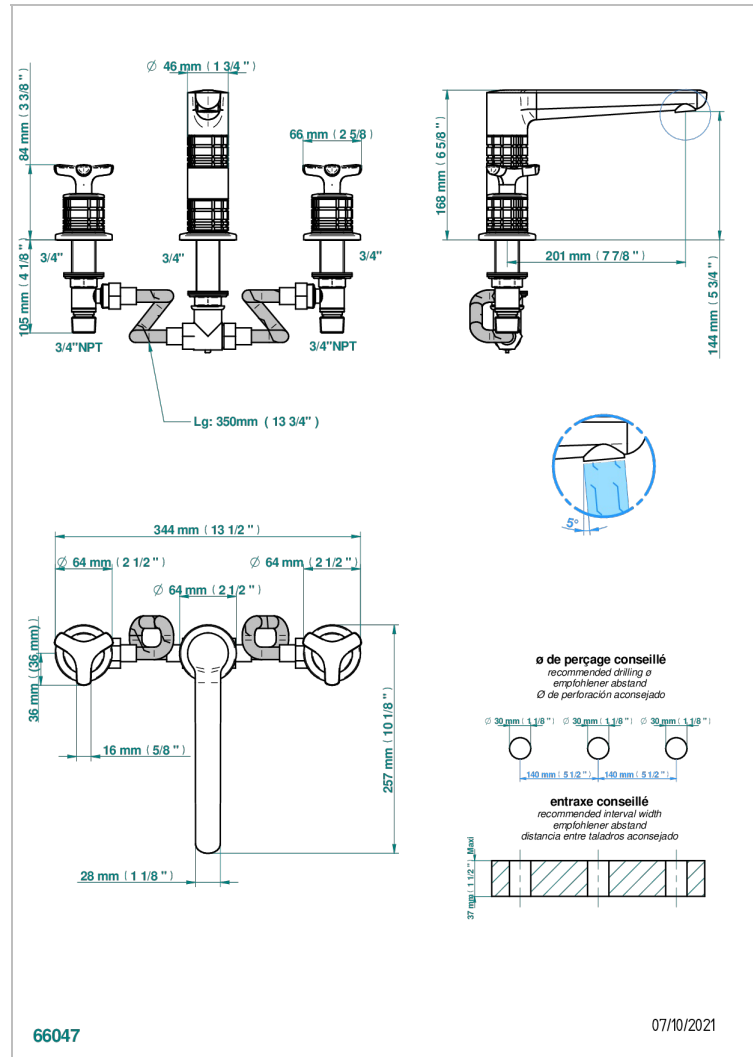

SYSTEM CRYSTAL

G9J-25H

Roman tub set with 3/4" valves, high spout

CHARACTERISTIC

- System Crystal
- Roman tub set with 3/4" valves, high spout

AVAILABLE FINITIONS

Antique nickel - H28
Black ceram - D30
Blush PVD - H62
Brass color PVD - H49
Brown bronze color PVD - F33
Gold color PVD - H52