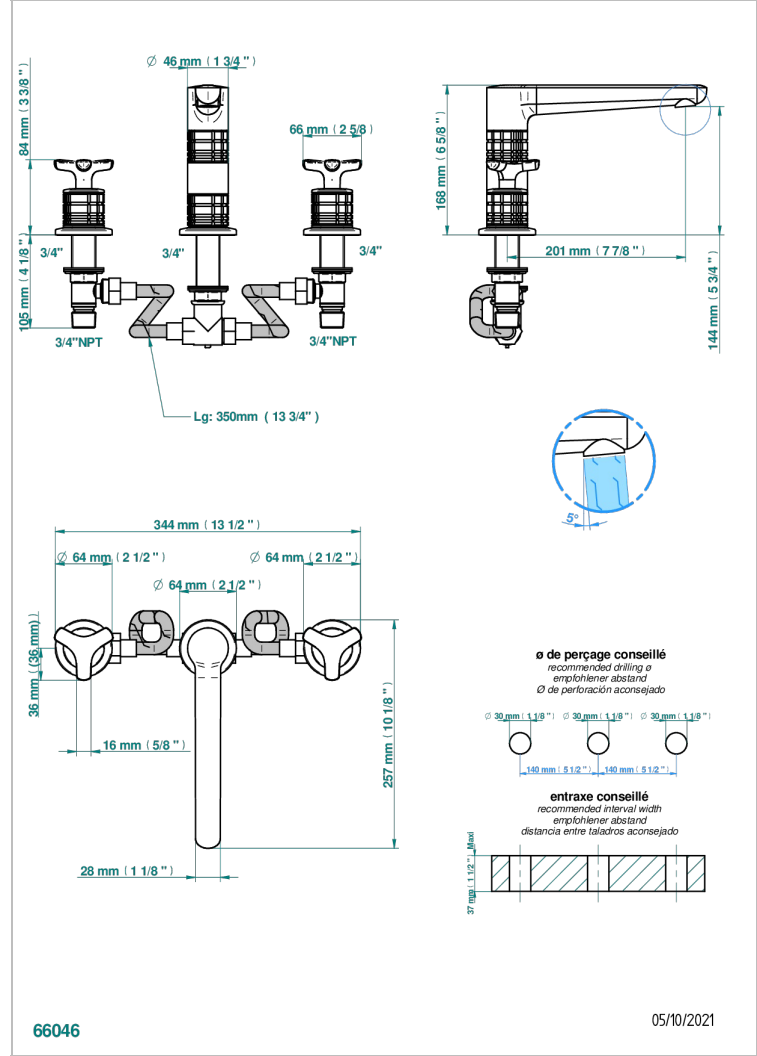

SYSTEM HOWLITE

G9G-25HUS

Roman tub set with 3/4" valves, high spout

CHARACTERISTIC

- System Howlite
- Roman tub set with 3/4" valves, high spout

AVAILABLE FINITIONS

Black ceram - D30
Blush PVD - H62
Brass color PVD - H49
Brown bronze color PVD - F33
Chrome polished - A02
Copper antique matt, coated - H07