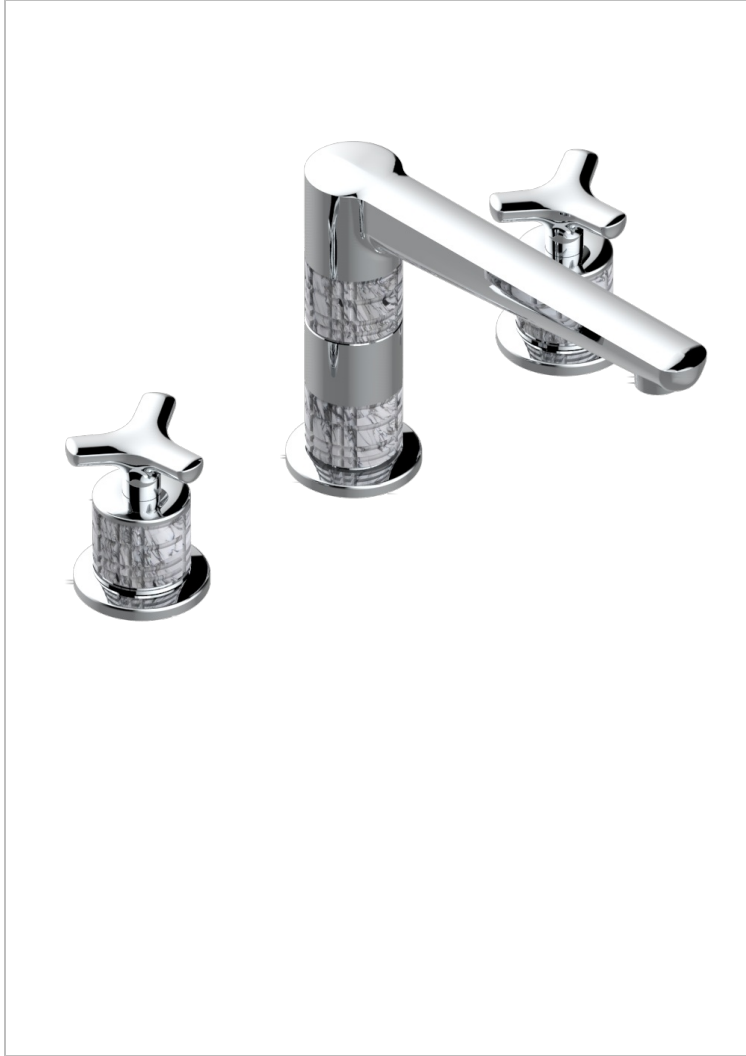

SYSTEM HOWLITE

G9G-25HUS

Roman tub set with 3/4" valves, high spout

CHARACTERISTIC

- System Howlite
- Roman tub set with 3/4" valves, high spout

AVAILABLE FINITIONS

Black ceram - D30
Blush PVD - H62
Brass color PVD - H49
Brown bronze color PVD - F33
Chrome polished - A02
Copper antique matt, coated - H07

Gold color PVD - H52
Gold mat - F07
Gold polished - F01
Graphite PVD - H64
Light coated bronze - D01
Matt Umber PVD - H67

Matt blush PVD - H60
Matt brass color PVD - H50
Matt brown bronze color PVD - F34
Matt chrome (American satin) - C02
Matt gold color PVD - H53
Matt graphite PVD - H65

Matt nickel (American satin) - C01
Matt nickel color PVD - H56
Nickel antique / Sovereign - H28
Nickel color PVD - H55
Nickel polished - B01
Soft gold - F30

Soft matt gold - F31
Umber PVD - H66