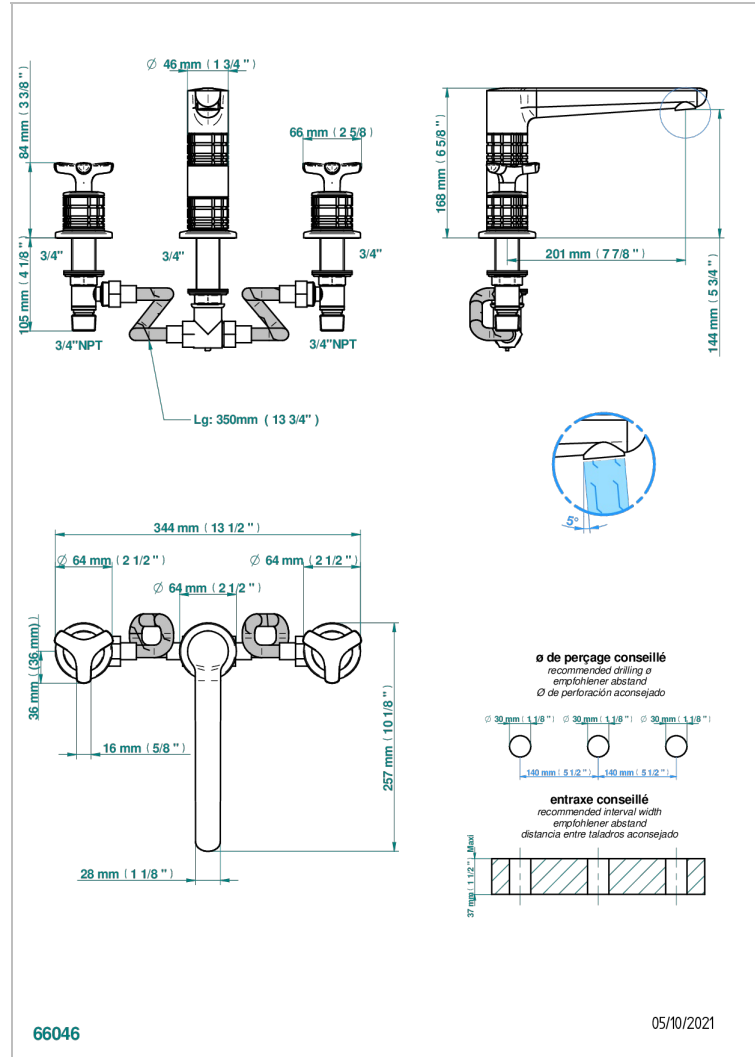

SYSTEM HOWLITE

G9G-25H

Roman tub set with 3/4" valves, high spout

THG[®]
PARIS

CARACTERÍSTICAS

- System Howlite
- Roman tub set with 3/4" valves, high spout

ACABADOS DISPONIBLES

Bronce claro - D01
Cerámica negra mate - D30
Cobre viejo mate - H07
Cromo - A02
Cromo mate - C02
Dorado - F01